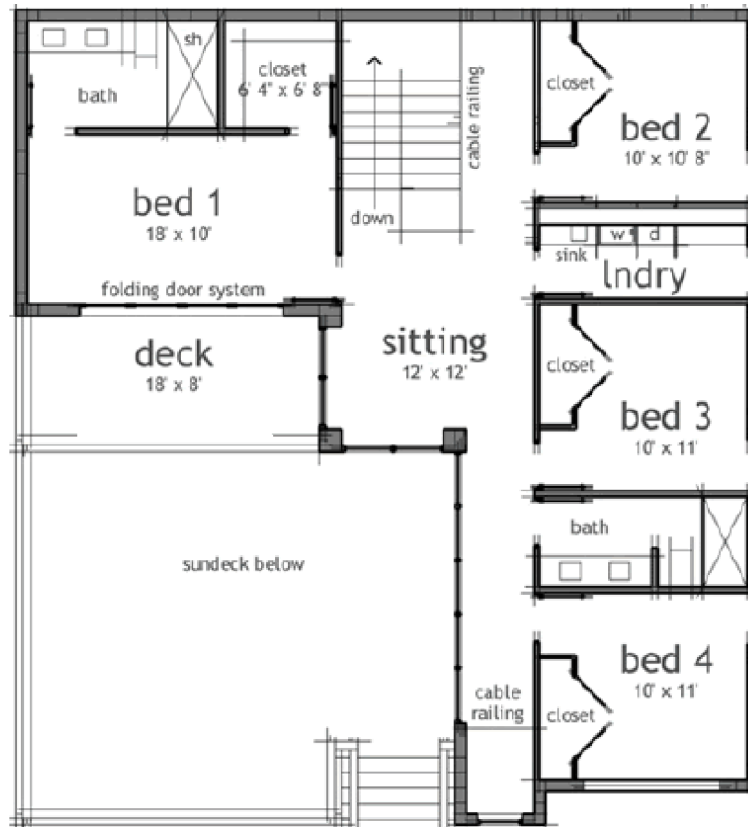

Walz Family Builders

PO Box 1395, Crystal Beach, TX 77650

409-684-8011

www.WalzFamilyBuilders.com

Model 39-179

Total sq. ft.: 2592