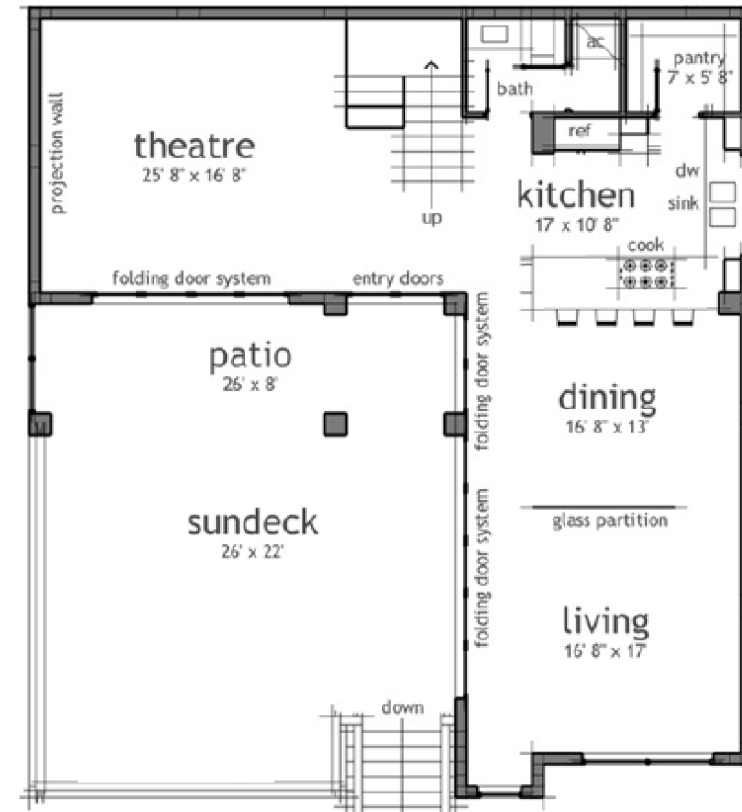

Walz Family Builders

PO Box 1395, Crystal Beach, TX 77650

409-684-8011

www.WalzFamilyBuilders.com

Model 39-179

Total sq. ft.: 2592