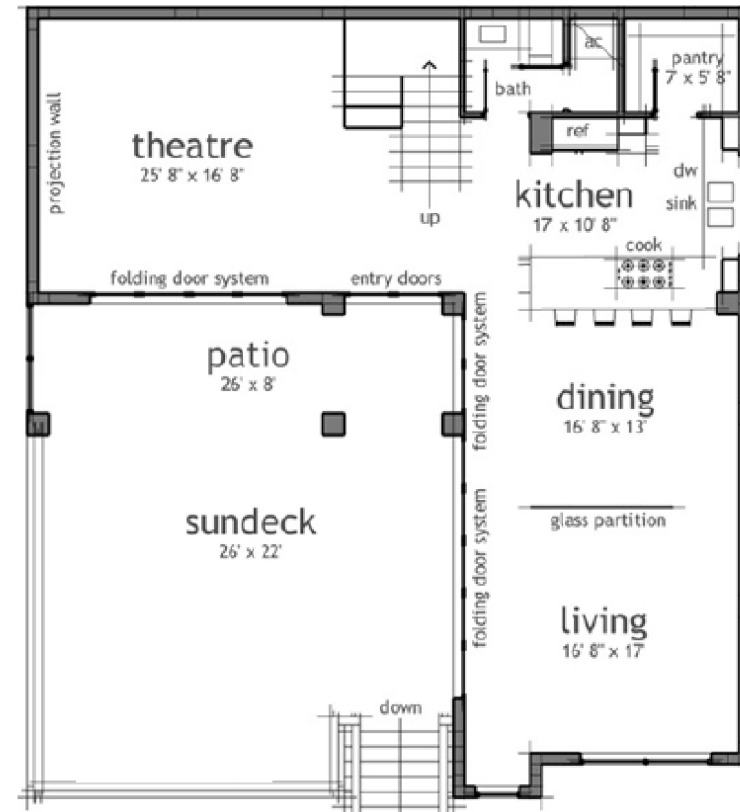

# Walz Family Builders

PO Box 1395, Crystal Beach, TX 77650

409-684-8011

[www.WalzFamilyBuilders.com](http://www.WalzFamilyBuilders.com)

**Model 39-179**

Total sq. ft.: 2592