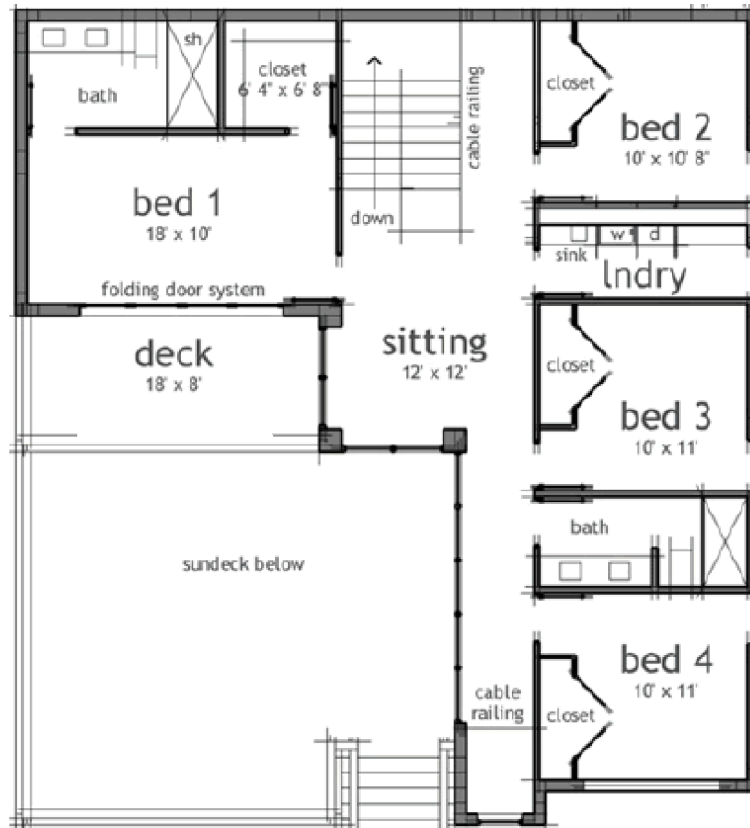

# Walz Family Builders

PO Box 1395, Crystal Beach, TX 77650

409-684-8011

[www.WalzFamilyBuilders.com](http://www.WalzFamilyBuilders.com)

**Model 39-179**

Total sq. ft.: 2592