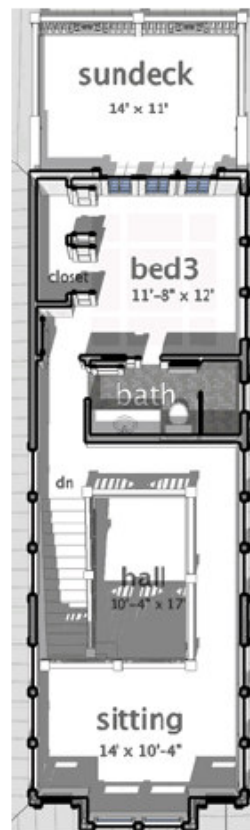

Walz Family Builders

PO Box 1395, Crystal Beach, TX 77650

409-684-8011

www.WalzFamilyBuilders.com

Model 39-165

Total sq. ft.: 2621