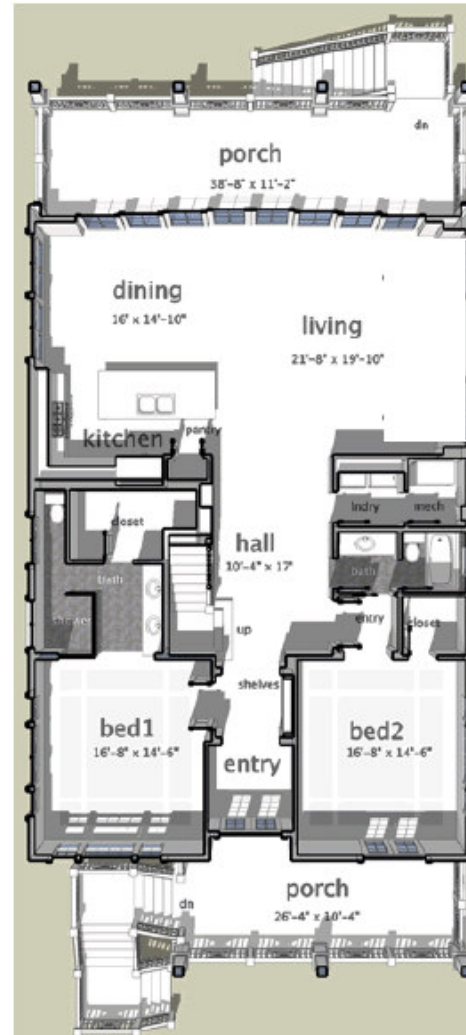

# Walz Family Builders

PO Box 1395, Crystal Beach, TX 77650

409-684-8011

[www.WalzFamilyBuilders.com](http://www.WalzFamilyBuilders.com)

**Model 39-165**

Total sq. ft.: 2621