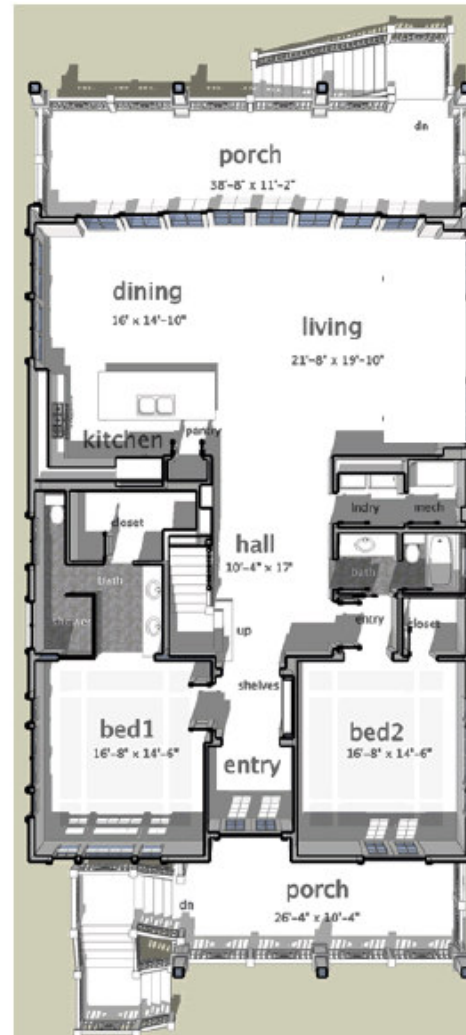

Walz Family Builders

PO Box 1395, Crystal Beach, TX 77650

409-684-8011

www.WalzFamilyBuilders.com

Model 39-165

Total sq. ft.: 2621