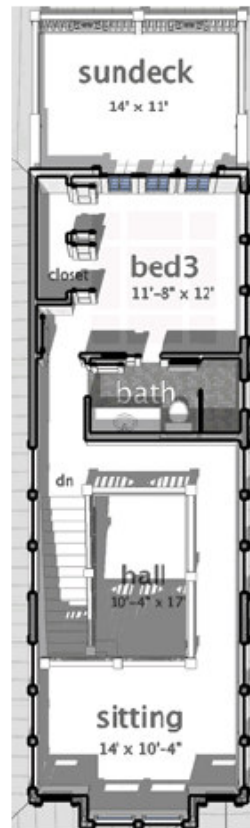

# Walz Family Builders

PO Box 1395, Crystal Beach, TX 77650

409-684-8011

[www.WalzFamilyBuilders.com](http://www.WalzFamilyBuilders.com)

**Model 39-165**

Total sq. ft.: 2621