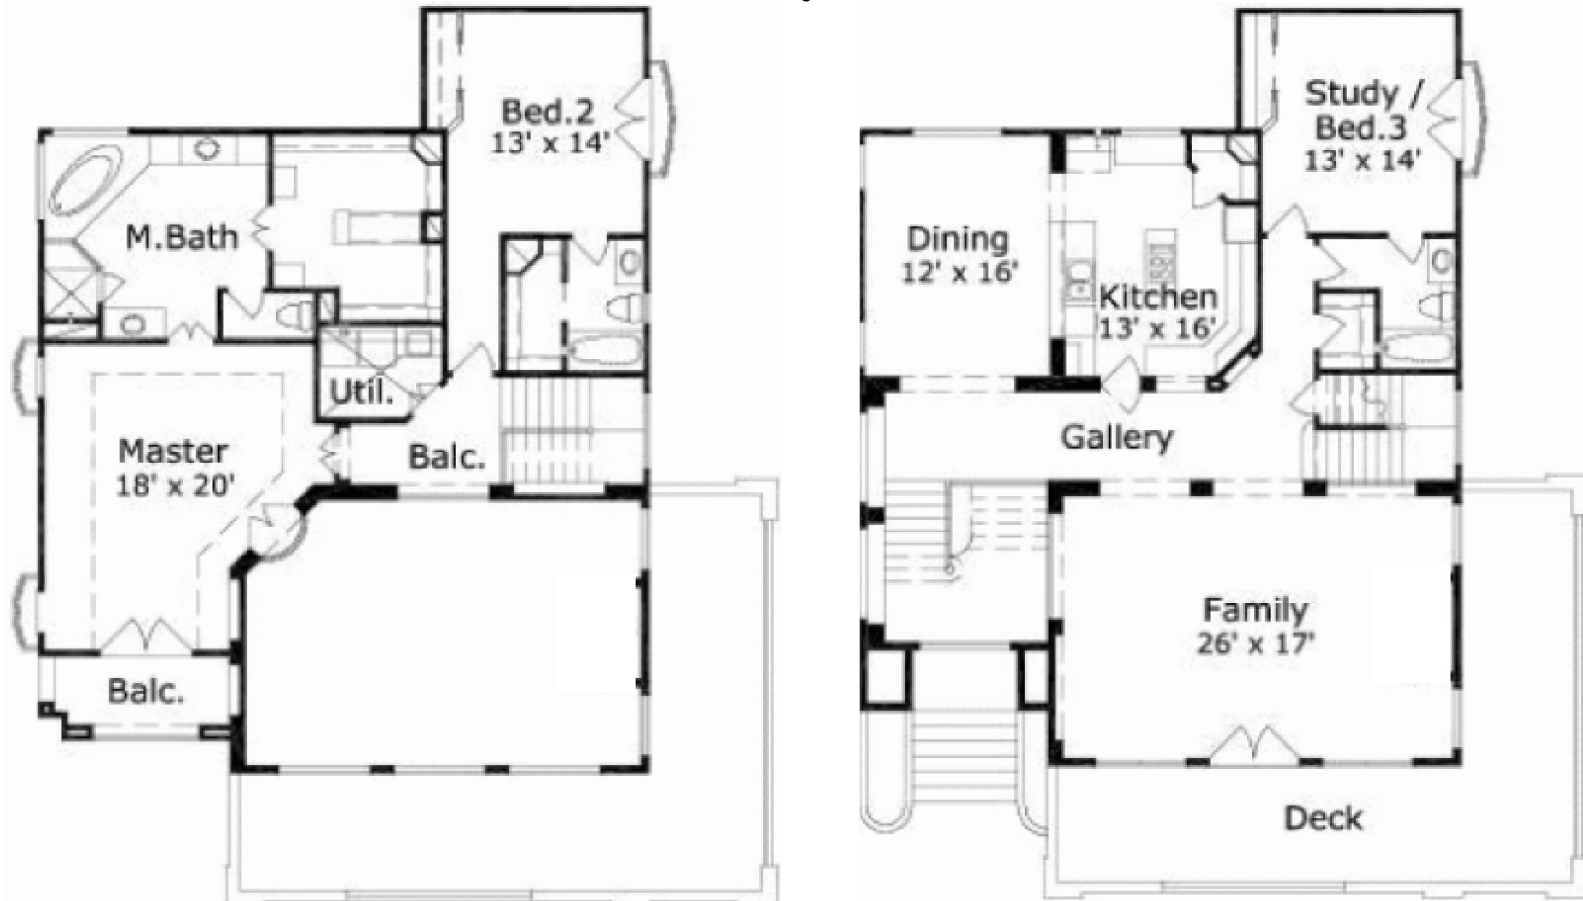

Walz Family Builders

PO Box 1395, Crystal Beach, TX 77650

409-684-8011

www.WalzFamilyBuilders.com

Model 19-383

Total sq. ft.: 2728