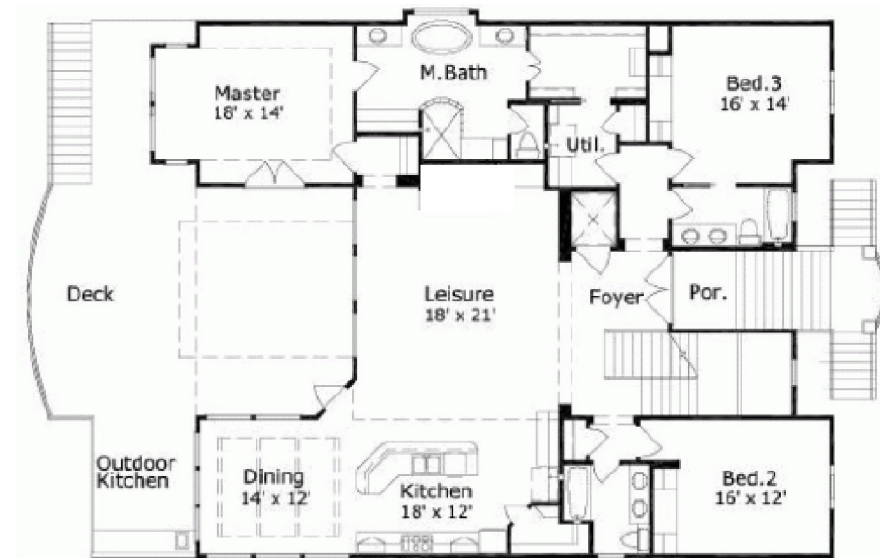

Walz Family Builders

PO Box 1395, Crystal Beach, TX 77650

409-684-8011

www.WalzFamilyBuilders.com

Model 19-1200

Total sq. ft.: 2864