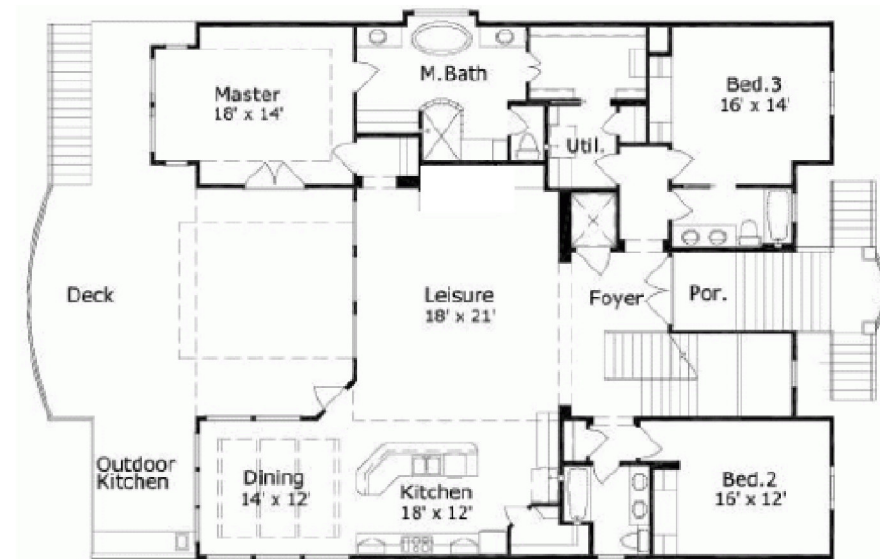

Walz Family Builders

PO Box 1395, Crystal Beach, TX 77650

409-684-8011

www.WalzFamilyBuilders.com

Model 19-1200

Total sq. ft.: 2864