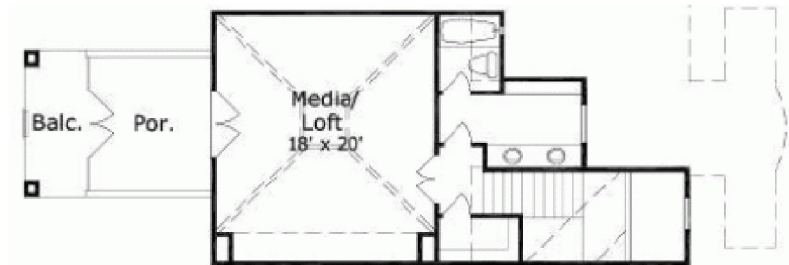

Walz Family Builders

PO Box 1395, Crystal Beach, TX 77650

409-684-8011

www.WalzFamilyBuilders.com

Model 19-1200

Total sq. ft.: 2864