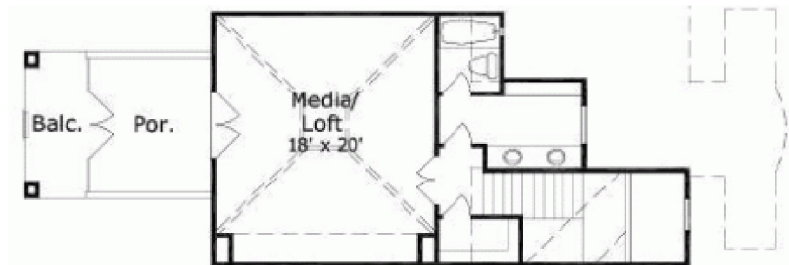

Walz Family Builders

PO Box 1395, Crystal Beach, TX 77650

409-684-8011

www.WalzFamilyBuilders.com

Model 19-1200

Total sq. ft.: 2864