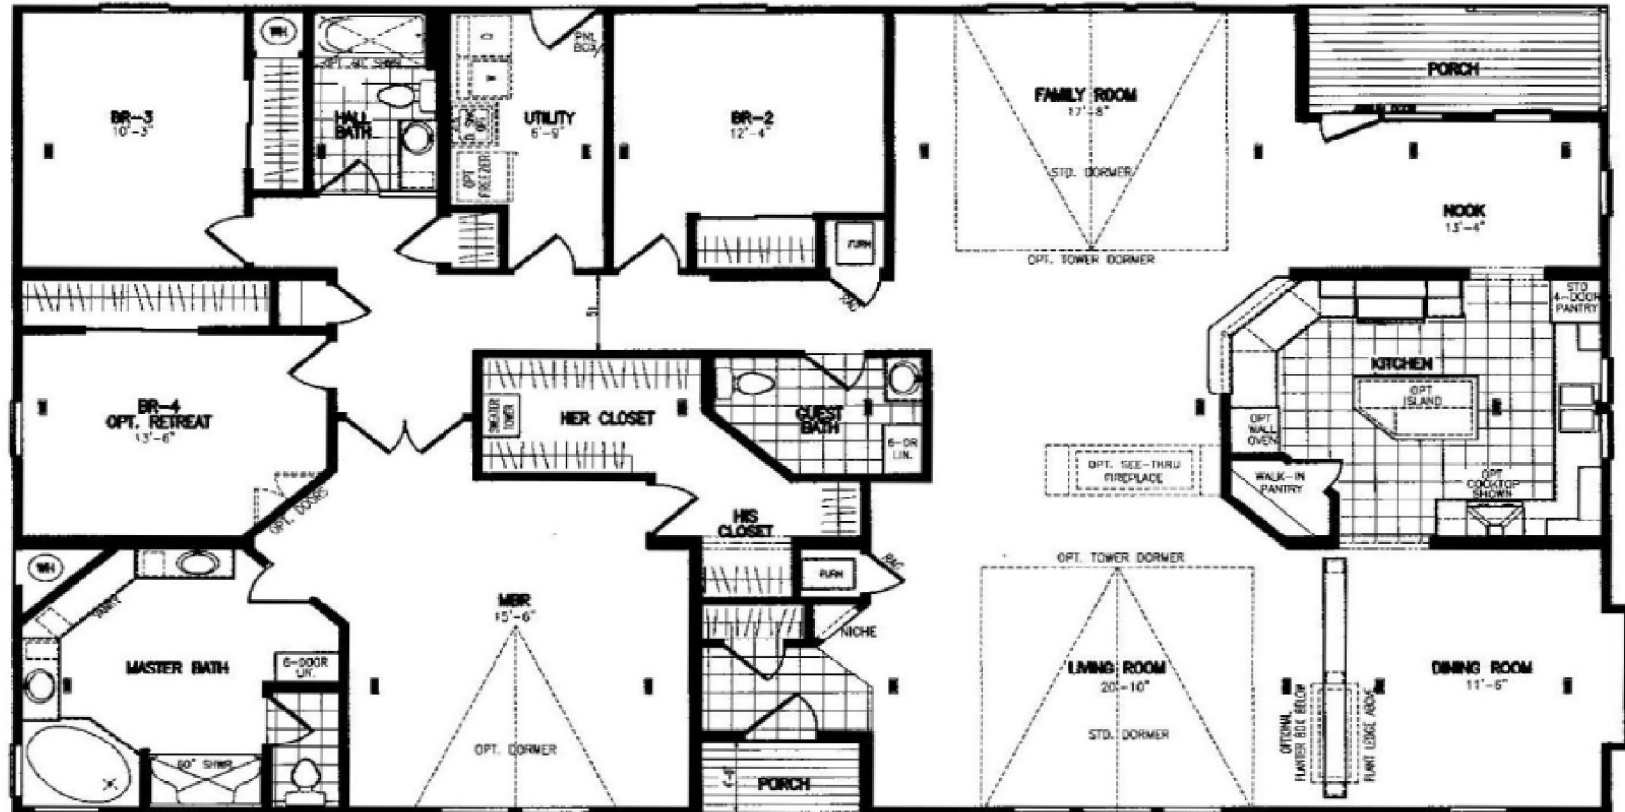

Walz Family Builders

PO Box 1395, Crystal Beach, TX 77650

409-684-8011

www.WalzFamilyBuilders.com

Model 4501

Total sq. ft.: 3079