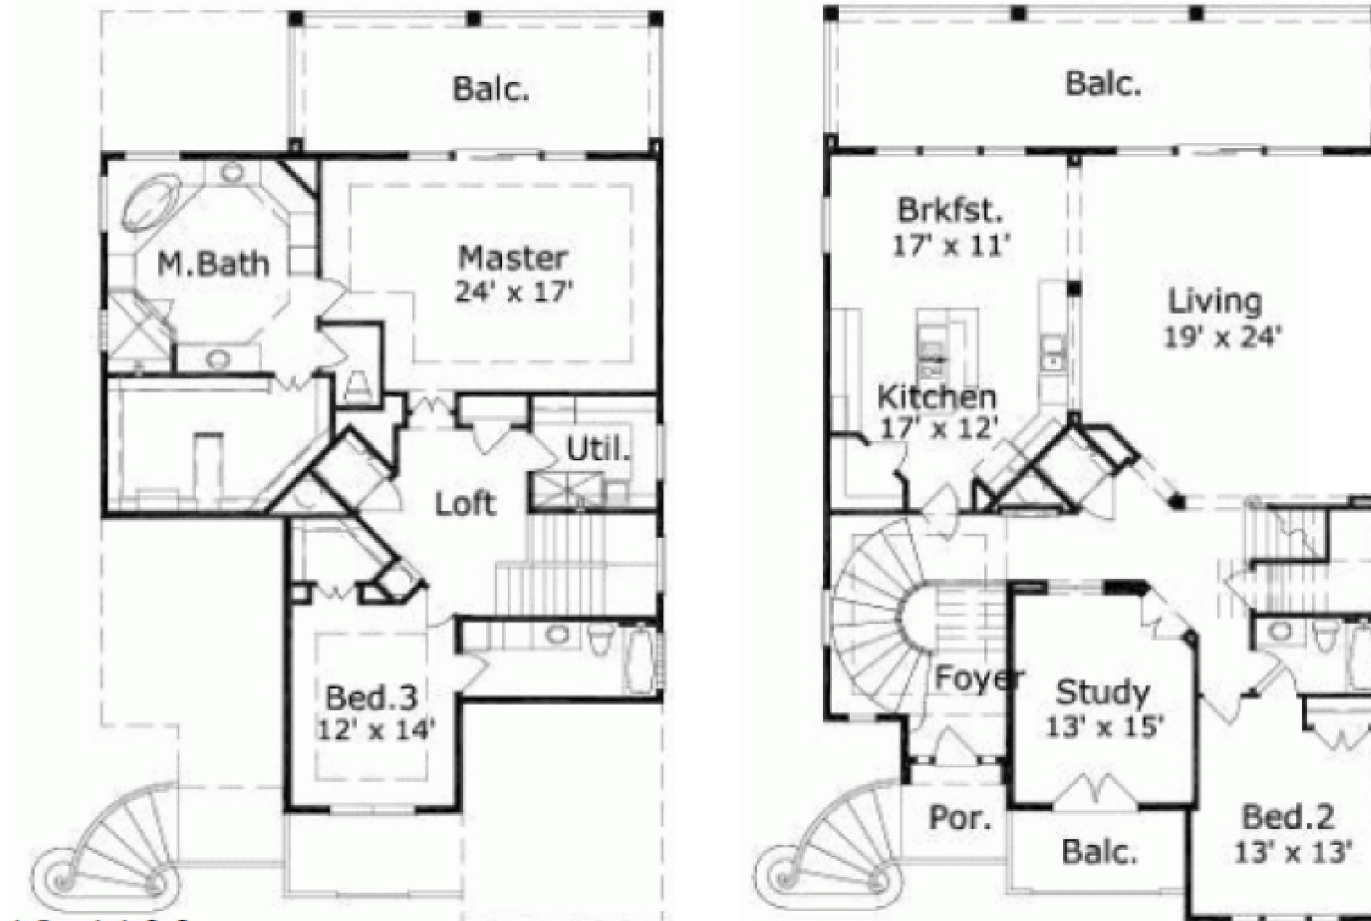

Walz Family Builders

PO Box 1395, Crystal Beach, TX 77650

409-684-8011

www.WalzFamilyBuilders.com

Model 19-1122

Total sq. ft.: 3212