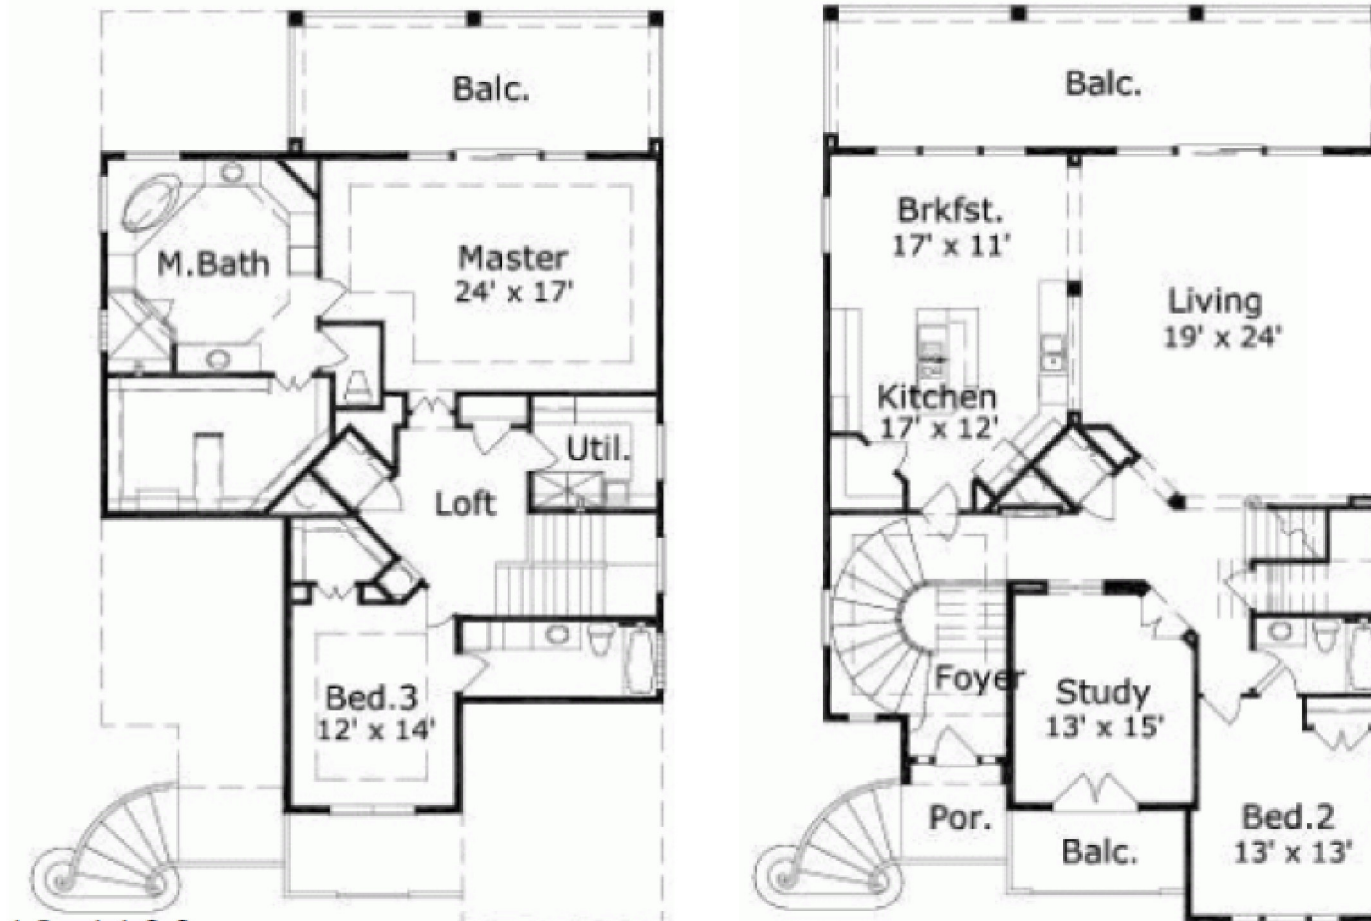

# Walz Family Builders

PO Box 1395, Crystal Beach, TX 77650

409-684-8011

[www.WalzFamilyBuilders.com](http://www.WalzFamilyBuilders.com)

**Model 19-1122**

Total sq. ft.: 3212