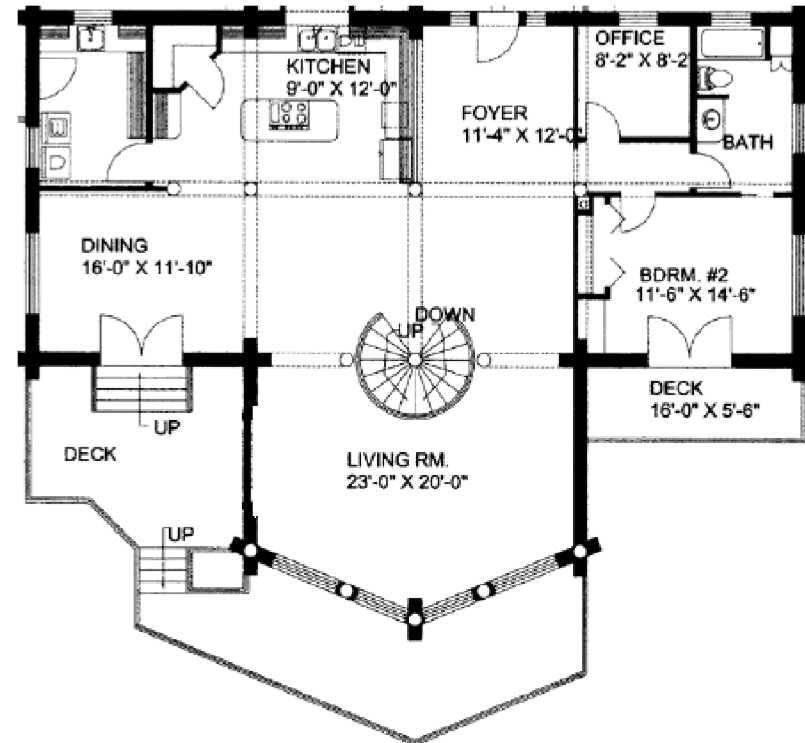

Walz Family Builders

PO Box 1395, Crystal Beach, TX 77650

409-684-8011

www.WalzFamilyBuilders.com

Model 34-102

Total sq. ft.: 3303