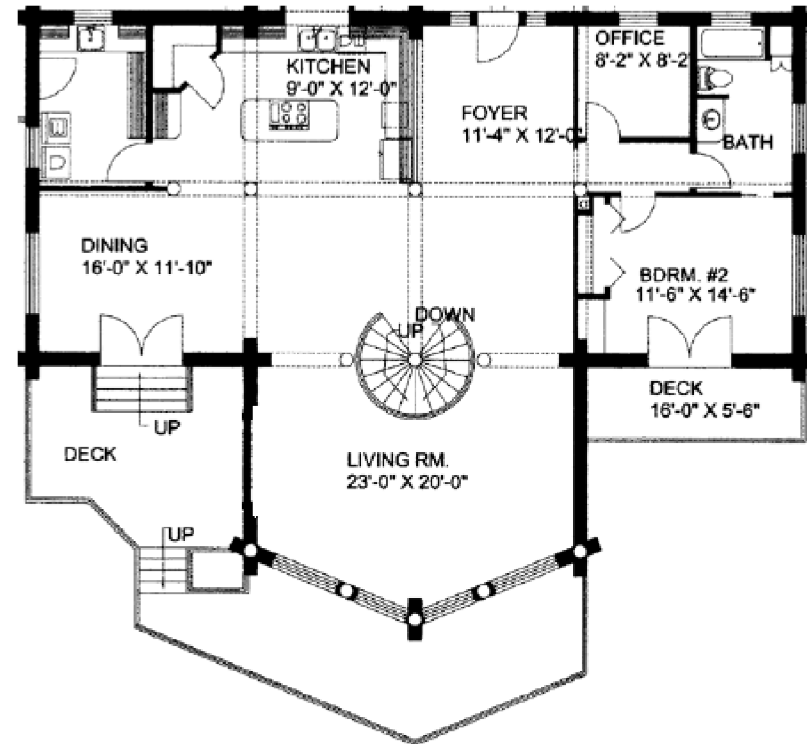

Walz Family Builders

PO Box 1395, Crystal Beach, TX 77650

409-684-8011

www.WalzFamilyBuilders.com

Model 34-102

Total sq. ft.: 3303