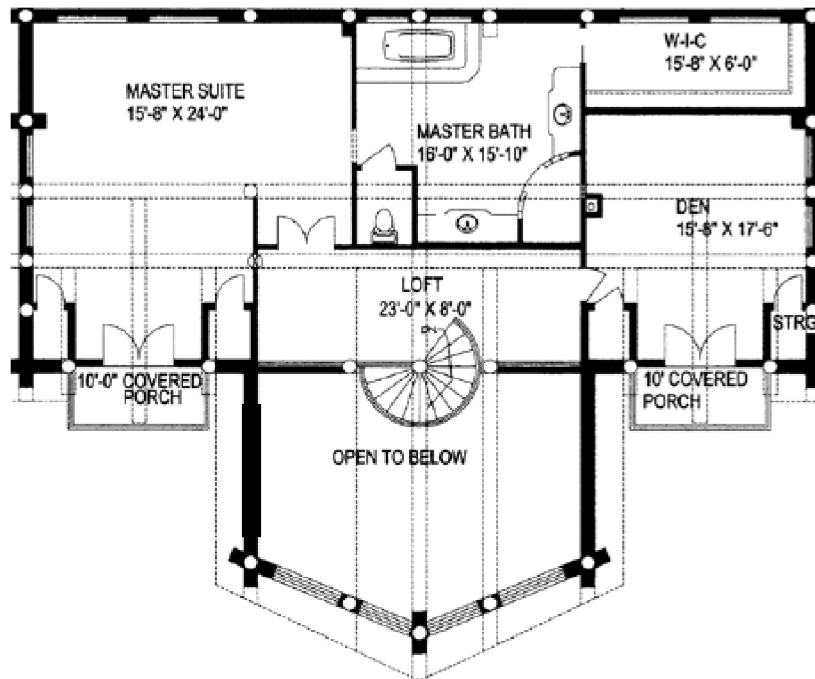

Walz Family Builders

PO Box 1395, Crystal Beach, TX 77650

409-684-8011

www.WalzFamilyBuilders.com

Model 34-102

Total sq. ft.: 3303