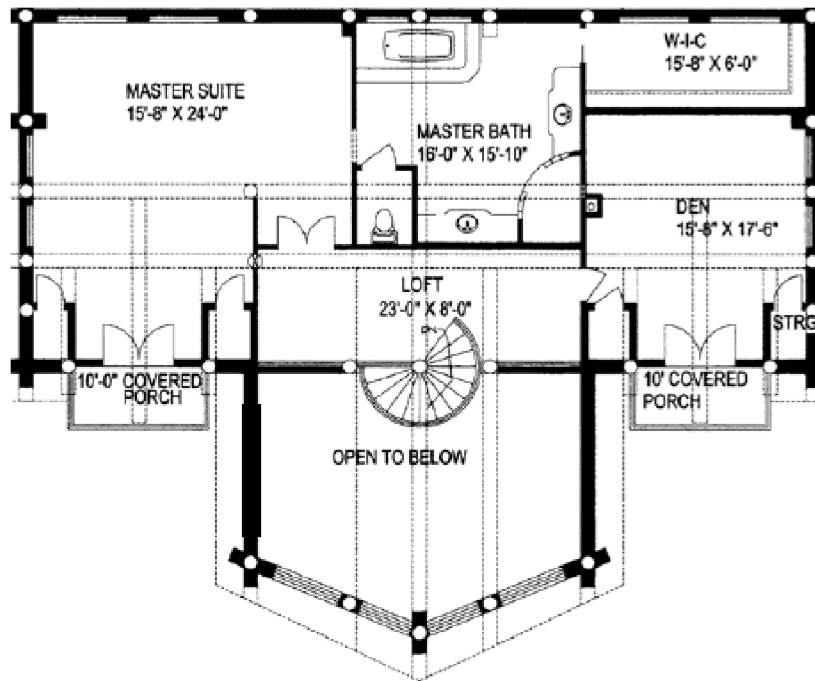

Walz Family Builders

PO Box 1395, Crystal Beach, TX 77650

409-684-8011

www.WalzFamilyBuilders.com

Model 34-102

Total sq. ft.: 3303