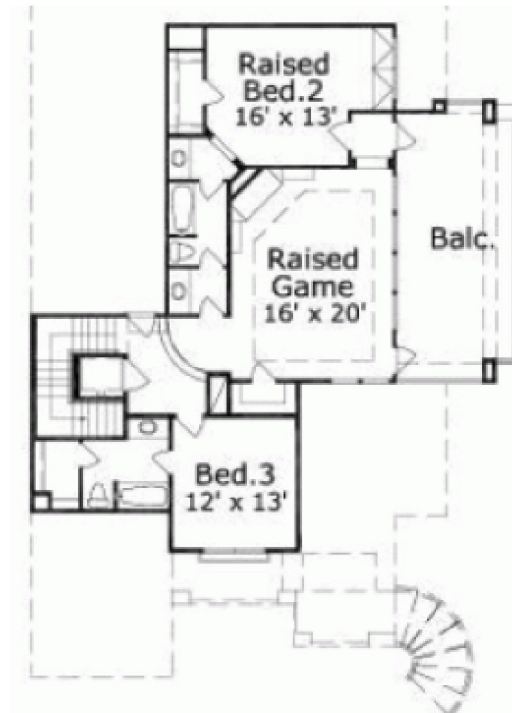

Walz Family Builders

PO Box 1395, Crystal Beach, TX 77650

409-684-8011

www.WalzFamilyBuilders.com

Model 19-957

Approx. sq. ft.: 3401