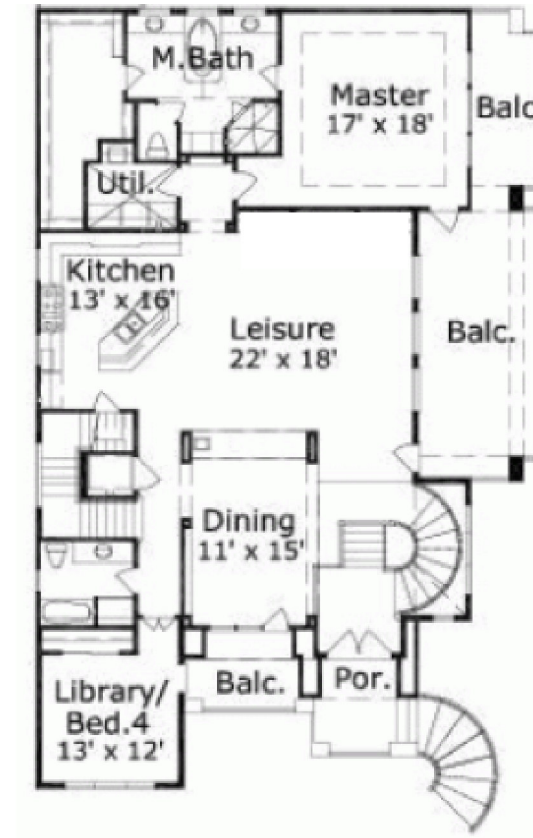

Walz Family Builders

PO Box 1395, Crystal Beach, TX 77650

409-684-8011

www.WalzFamilyBuilders.com

Model 19-957

Approx. sq. ft.: 3401