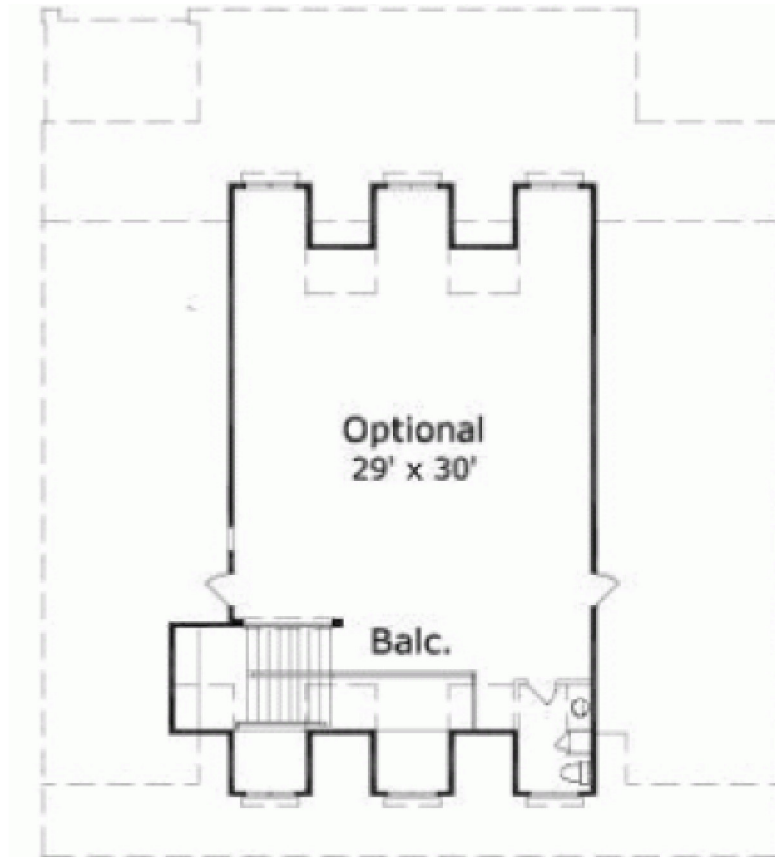

Walz Family Builders

PO Box 1395, Crystal Beach, TX 77650

409-684-8011

www.WalzFamilyBuilders.com

Model 19-1047

Approx. sq. ft.: 3597