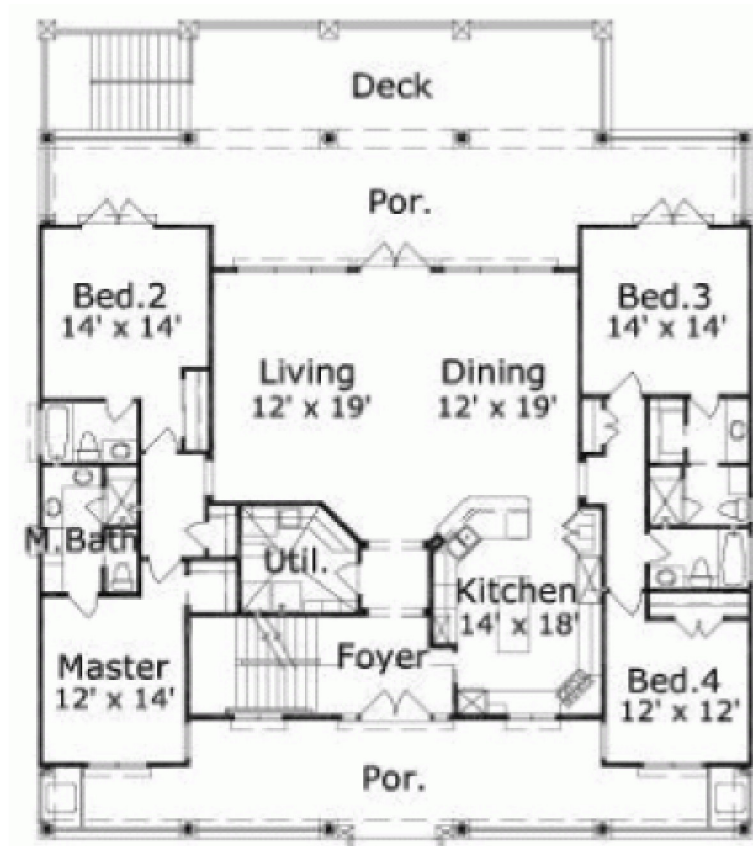

Walz Family Builders

PO Box 1395, Crystal Beach, TX 77650

409-684-8011

www.WalzFamilyBuilders.com

Model 19-1047

Approx. sq. ft.: 3597