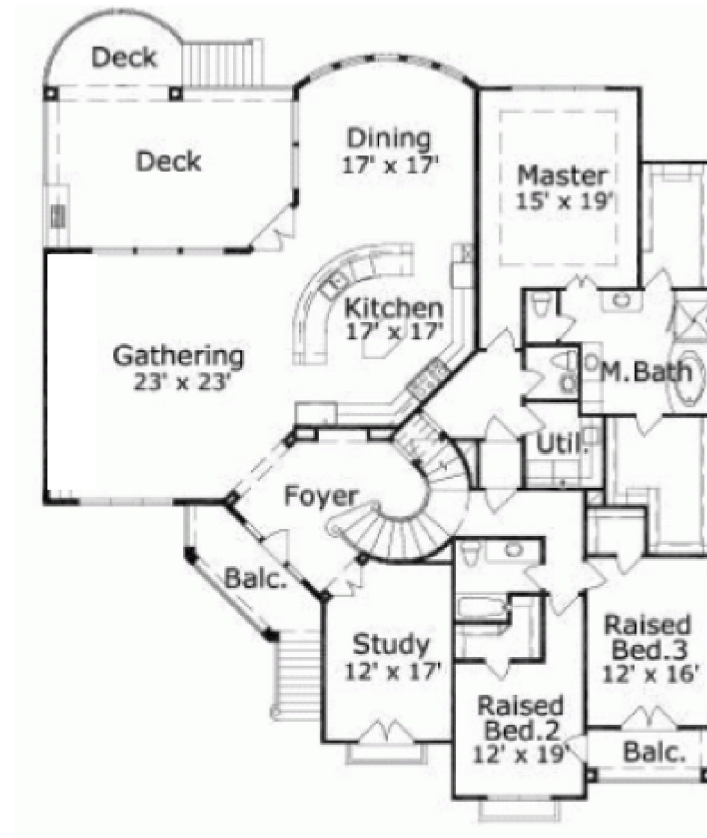

# Walz Family Builders

PO Box 1395, Crystal Beach, TX 77650

409-684-8011

[www.WalzFamilyBuilders.com](http://www.WalzFamilyBuilders.com)

**Model 19-1208**

Approx. sq. ft.: 4114