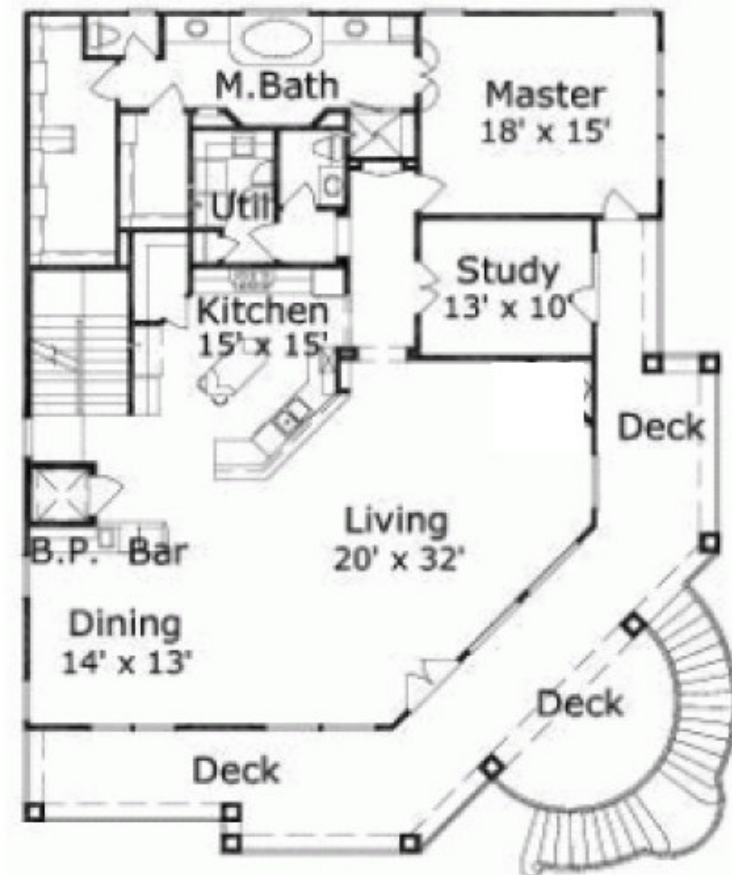

Walz Family Builders

PO Box 1395, Crystal Beach, TX 77650

409-684-8011

www.WalzFamilyBuilders.com

Model 19-748

Approx. sq. ft.: 4164