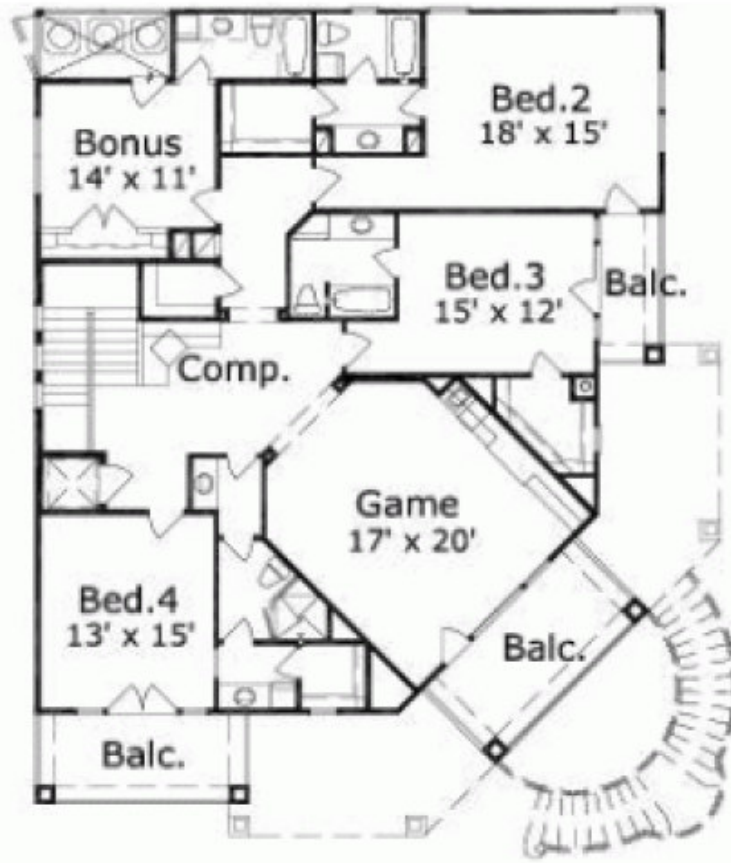

Walz Family Builders

PO Box 1395, Crystal Beach, TX 77650

409-684-8011

www.WalzFamilyBuilders.com

Model 19-748

Approx. sq. ft.: 4164