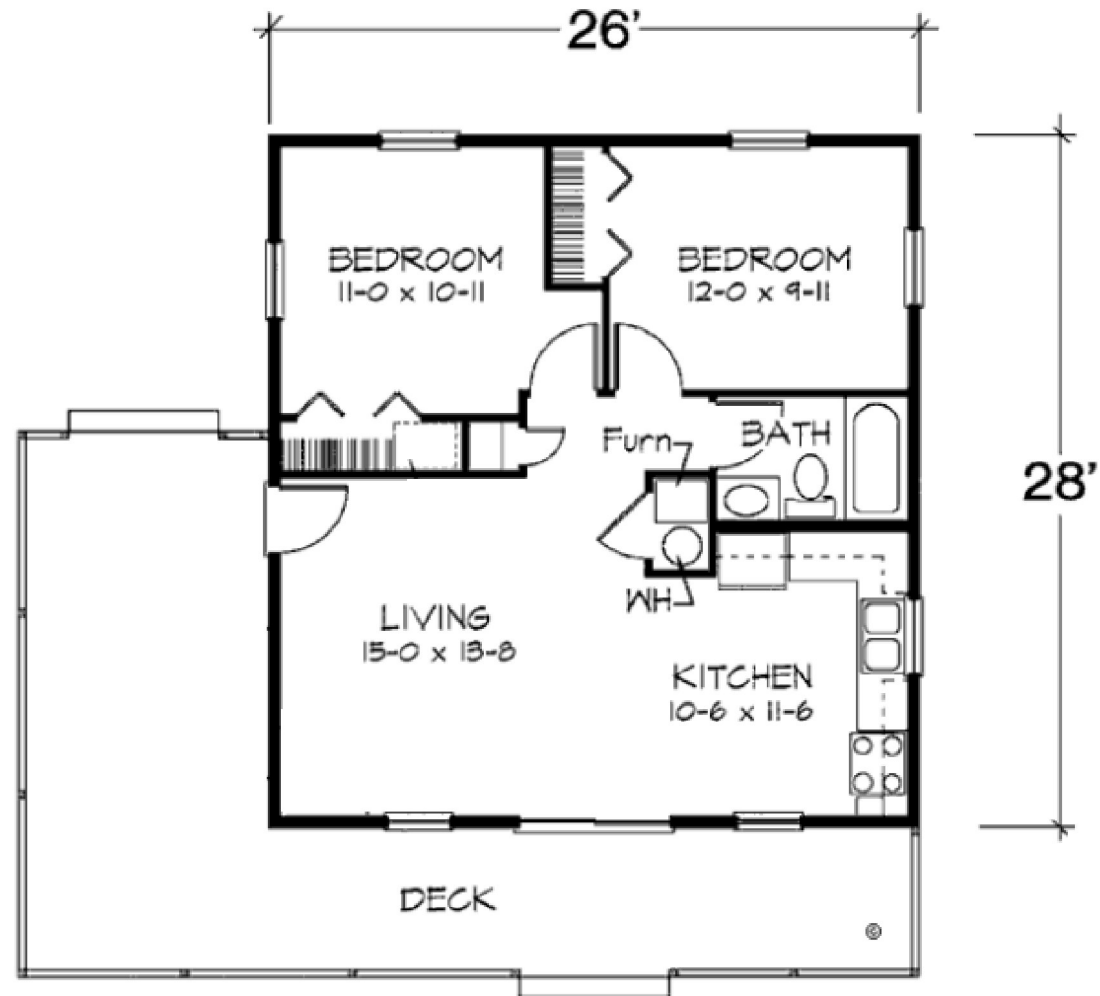

# Walz Family Builders

PO Box 1395, Crystal Beach, TX 77650

409-684-8011

[www.WalzFamilyBuilders.com](http://www.WalzFamilyBuilders.com)

**Model 46-252**

Total Sq. Ft.: 728