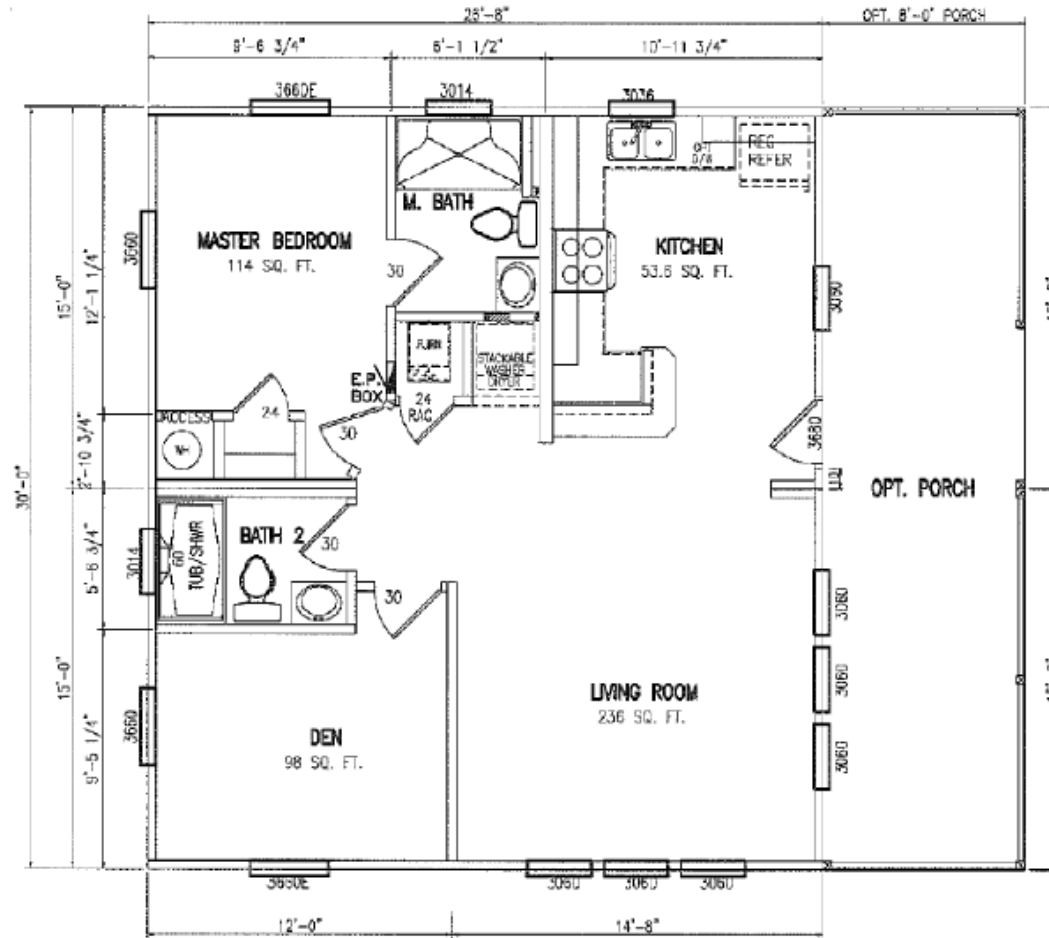

# Walz Family Builders

PO Box 1395, Crystal Beach, TX 77650

409-684-8011

[www.WalzFamilyBuilders.com](http://www.WalzFamilyBuilders.com)

**Model 6027**

Total sq. ft.: 800