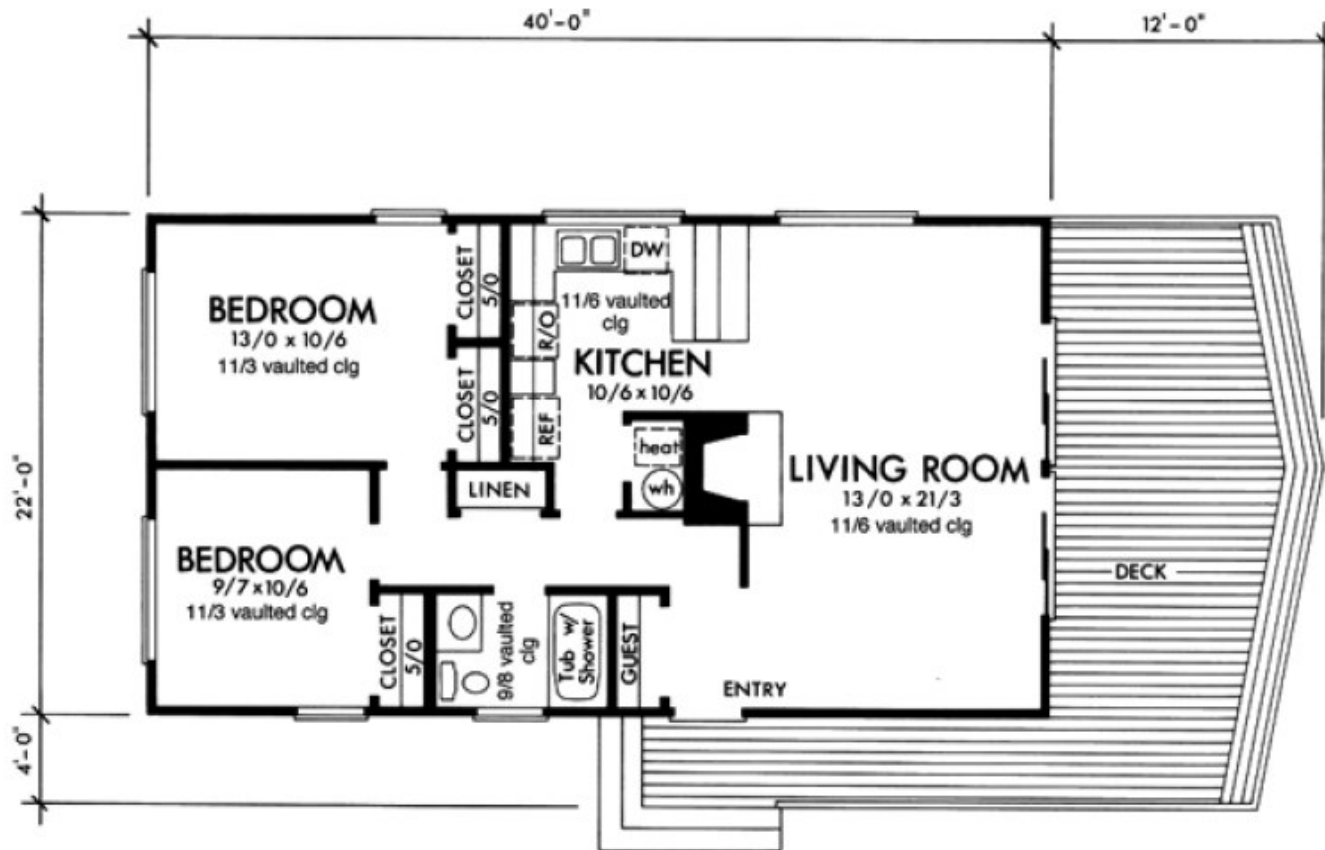

Walz Family Builders

PO Box 1395, Crystal Beach, TX 77650

409-684-8011

www.WalzFamilyBuilders.com

Model 15-603

Total Sq. Ft.: 880