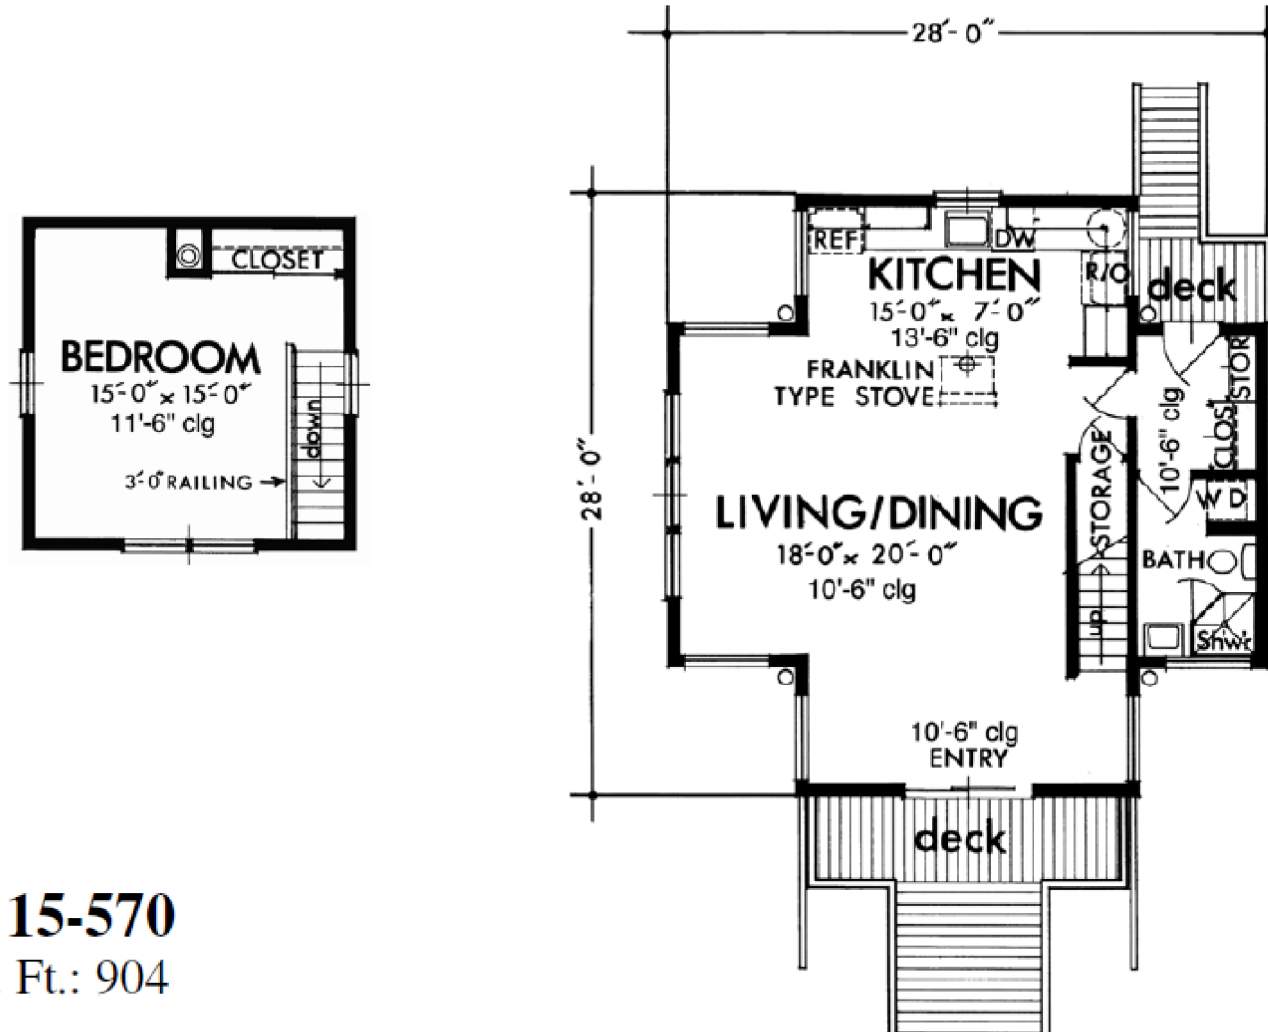

Walz Family Builders

PO Box 1395, Crystal Beach, TX 77650

409-684-8011

www.WalzFamilyBuilders.com

Model 15-570

Total Sq. Ft.: 904