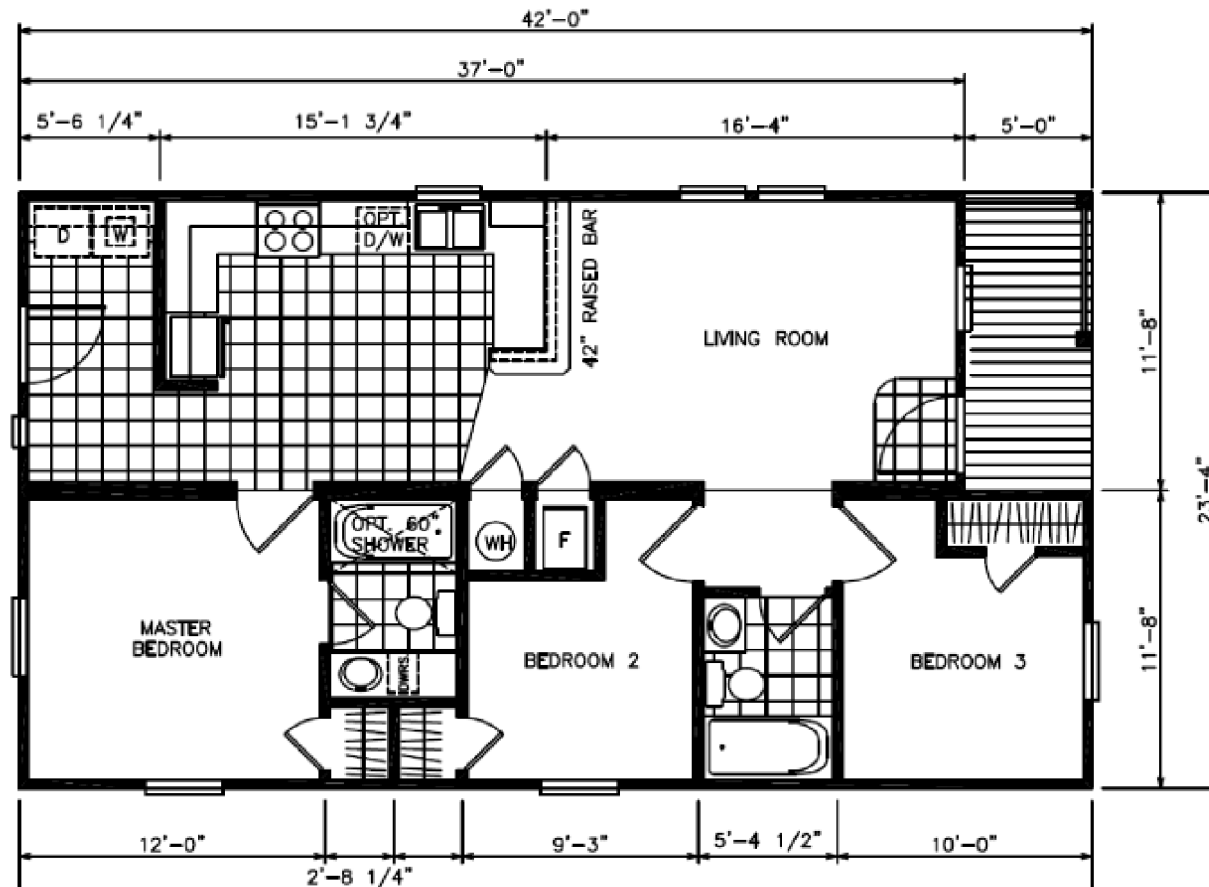

Walz Family Builders

PO Box 1395, Crystal Beach, TX 77650

409-684-8011

www.WalzFamilyBuilders.com

Model 6442

Total sq. ft.: 922