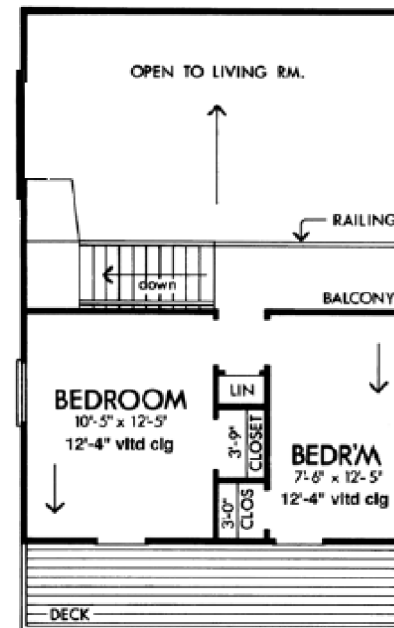

Walz Family Builders

PO Box 1395, Crystal Beach, TX 77650

409-684-8011

www.WalzFamilyBuilders.com

Model 15-596

Total Sq. Ft.: 992