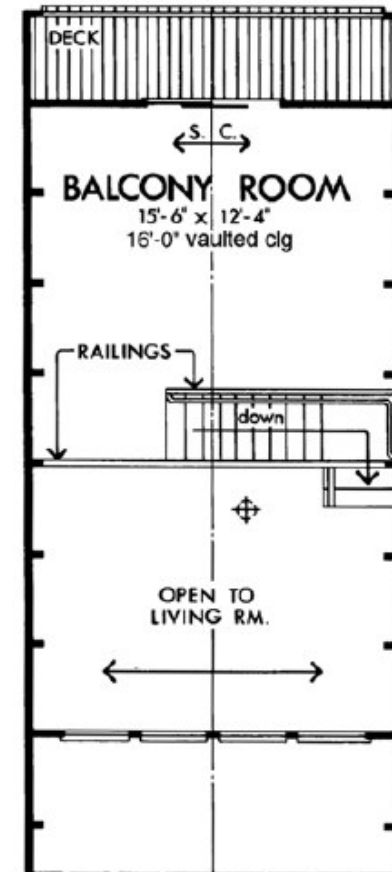

Walz Family Builders

PO Box 1395, Crystal Beach, TX 77650

409-684-8011

www.WalzFamilyBuilders.com

Model 15-548

Total Sq. Ft.: 908