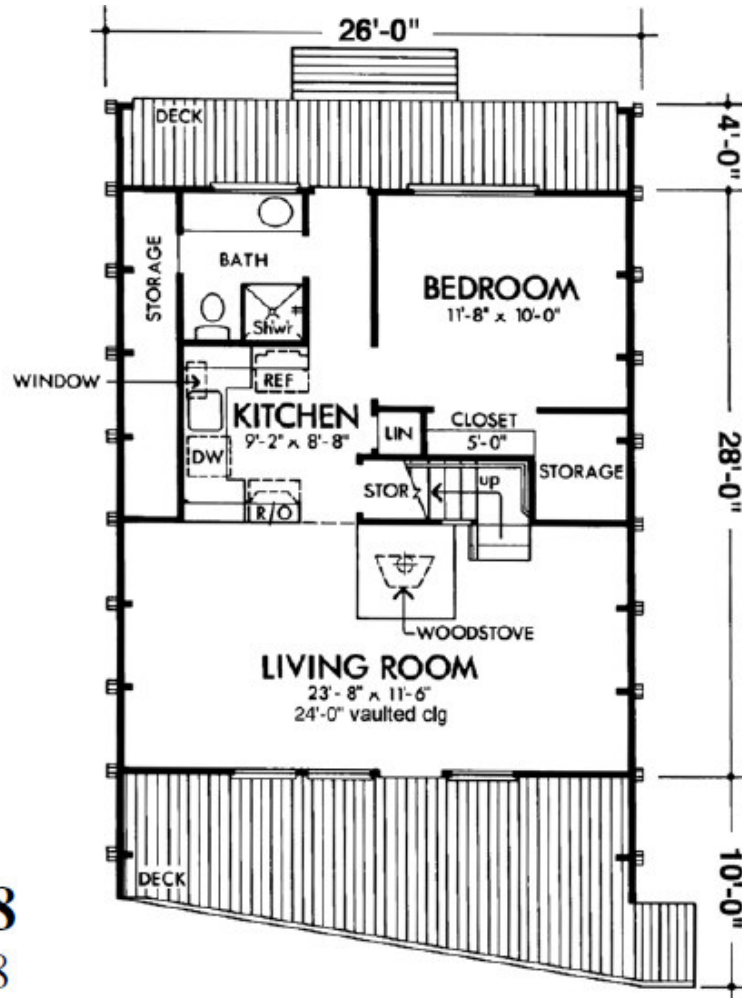

Walz Family Builders

PO Box 1395, Crystal Beach, TX 77650

409-684-8011

www.WalzFamilyBuilders.com

Model 15-548

Total Sq. Ft.: 908