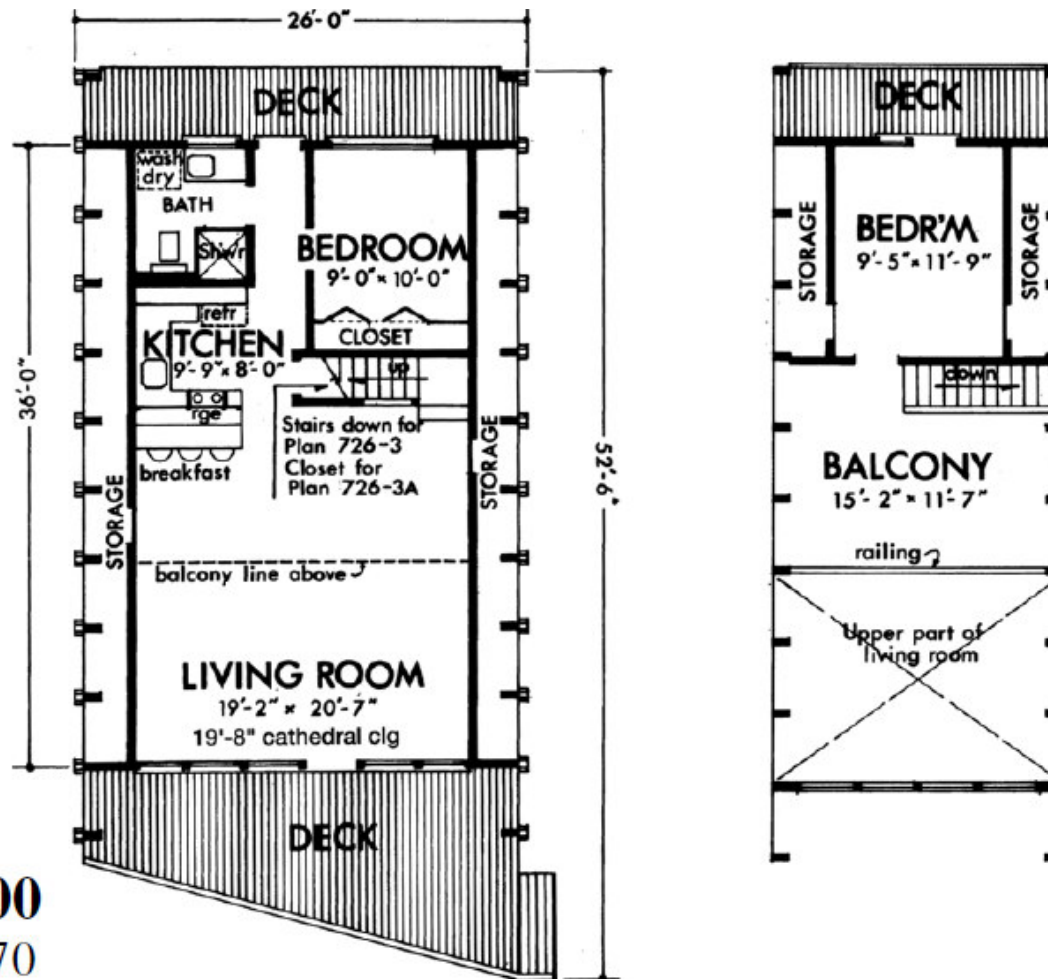

# Walz Family Builders

PO Box 1395, Crystal Beach, TX 77650

409-684-8011

[www.WalzFamilyBuilders.com](http://www.WalzFamilyBuilders.com)

**Model 15-600**

Total Sq. Ft.: 970