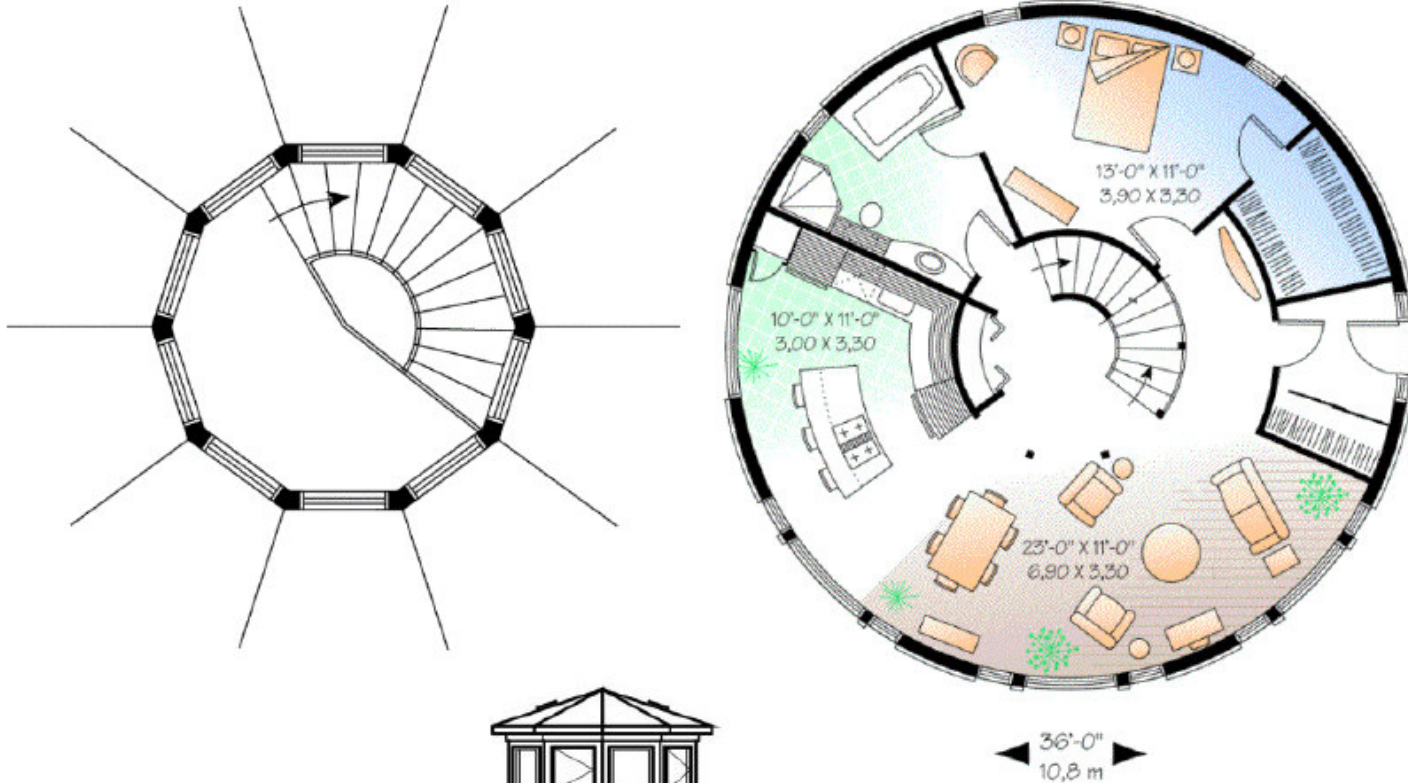

# Walz Family Builders

PO Box 1395, Crystal Beach, TX 77650

409-684-8011

[www.WalzFamilyBuilders.com](http://www.WalzFamilyBuilders.com)

**Model 5-457**  
Total Sq. Ft.: 1136