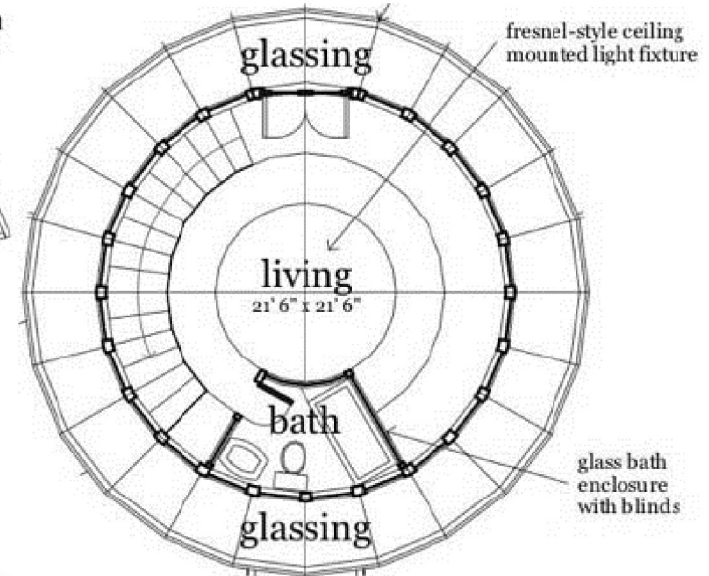

Walz Family Builders

PO Box 1395, Crystal Beach, TX 77650

409-684-8011

www.WalzFamilyBuilders.com

Model 39-198

Total Sq. Ft.: 1291