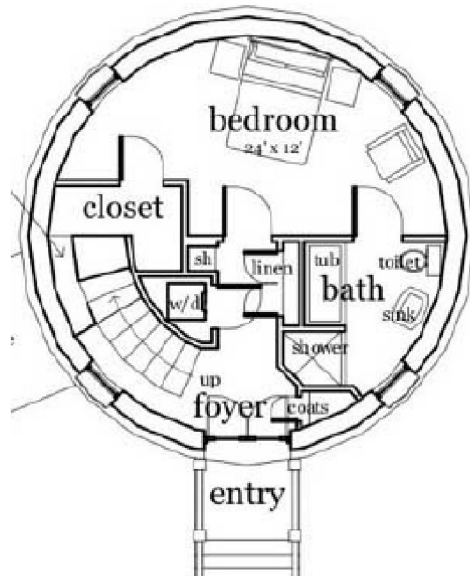

Walz Family Builders

PO Box 1395, Crystal Beach, TX 77650

409-684-8011

www.WalzFamilyBuilders.com

Model 39-198

Total Sq. Ft.: 1291