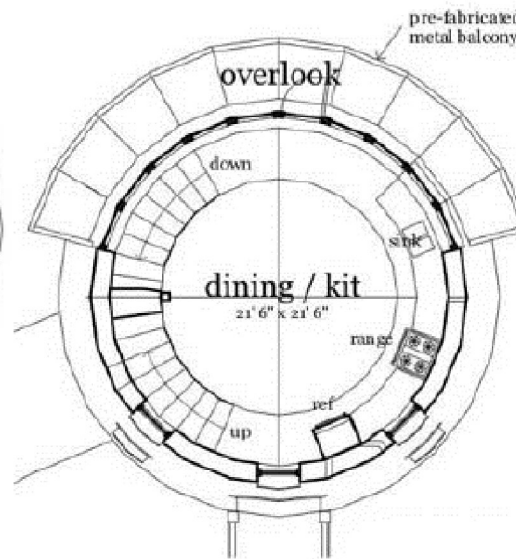

Walz Family Builders

PO Box 1395, Crystal Beach, TX 77650

409-684-8011

www.WalzFamilyBuilders.com

Model 39-198

Total Sq. Ft.: 1291