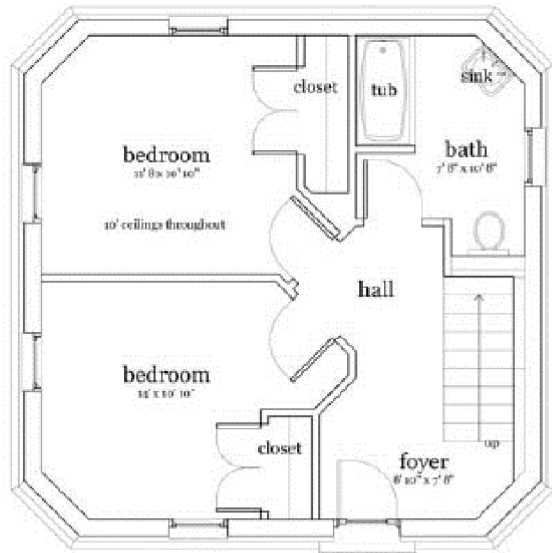

Walz Family Builders

PO Box 1395, Crystal Beach, TX 77650

409-684-8011

www.WalzFamilyBuilders.com

Model 39-197

Total Sq. Ft.: 1517