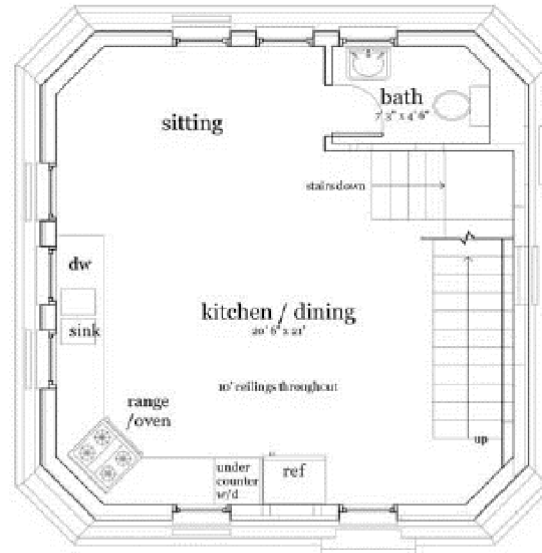

Walz Family Builders

PO Box 1395, Crystal Beach, TX 77650

409-684-8011

www.WalzFamilyBuilders.com

Model 39-197

Total Sq. Ft.: 1517