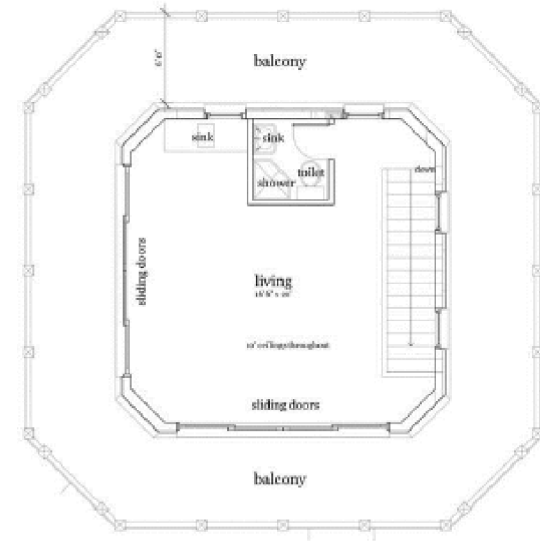

Walz Family Builders

PO Box 1395, Crystal Beach, TX 77650

409-684-8011

www.WalzFamilyBuilders.com

Model 39-197

Total Sq. Ft.: 1517