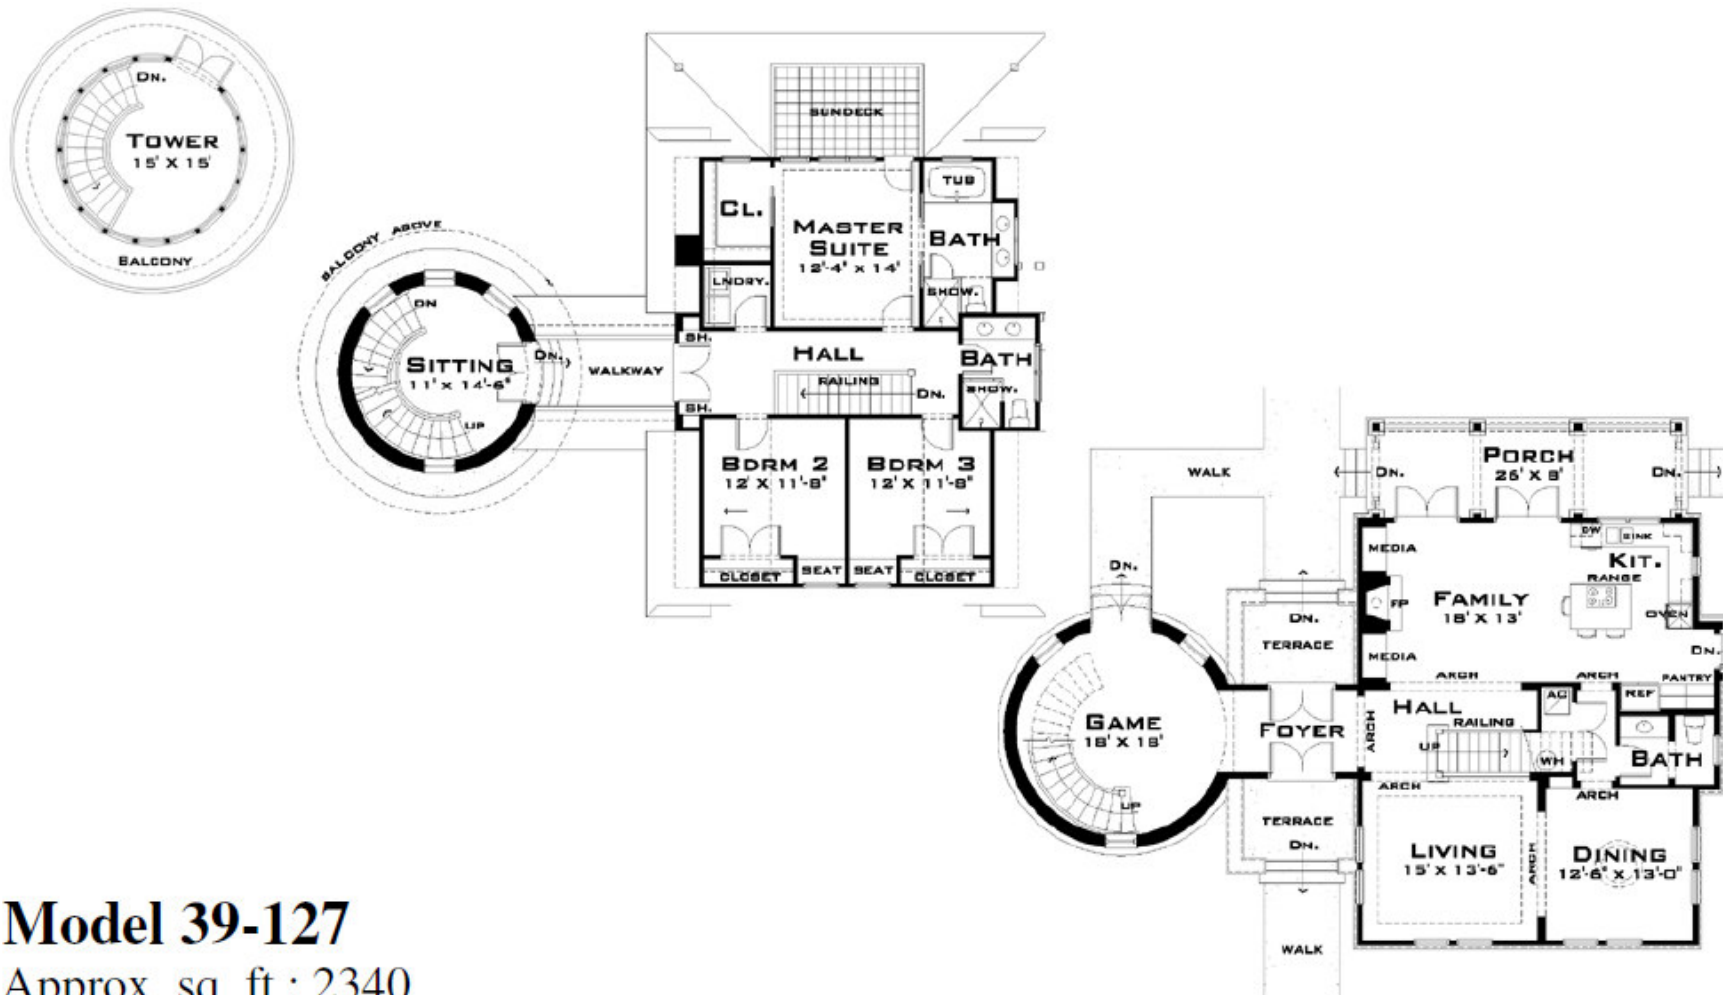

# Walz Family Builders

PO Box 1395, Crystal Beach, TX 77650

409-684-8011

[www.WalzFamilyBuilders.com](http://www.WalzFamilyBuilders.com)

**Model 39-127**

Approx. sq. ft.: 2340