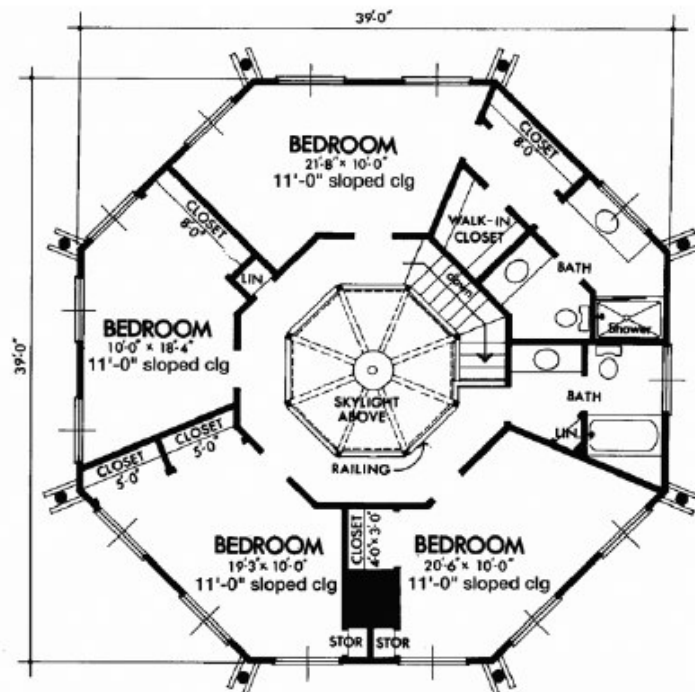

# Walz Family Builders

PO Box 1395, Crystal Beach, TX 77650

409-684-8011

[www.WalzFamilyBuilders.com](http://www.WalzFamilyBuilders.com)

**Model 15-573**

Total sq. ft.: 1864