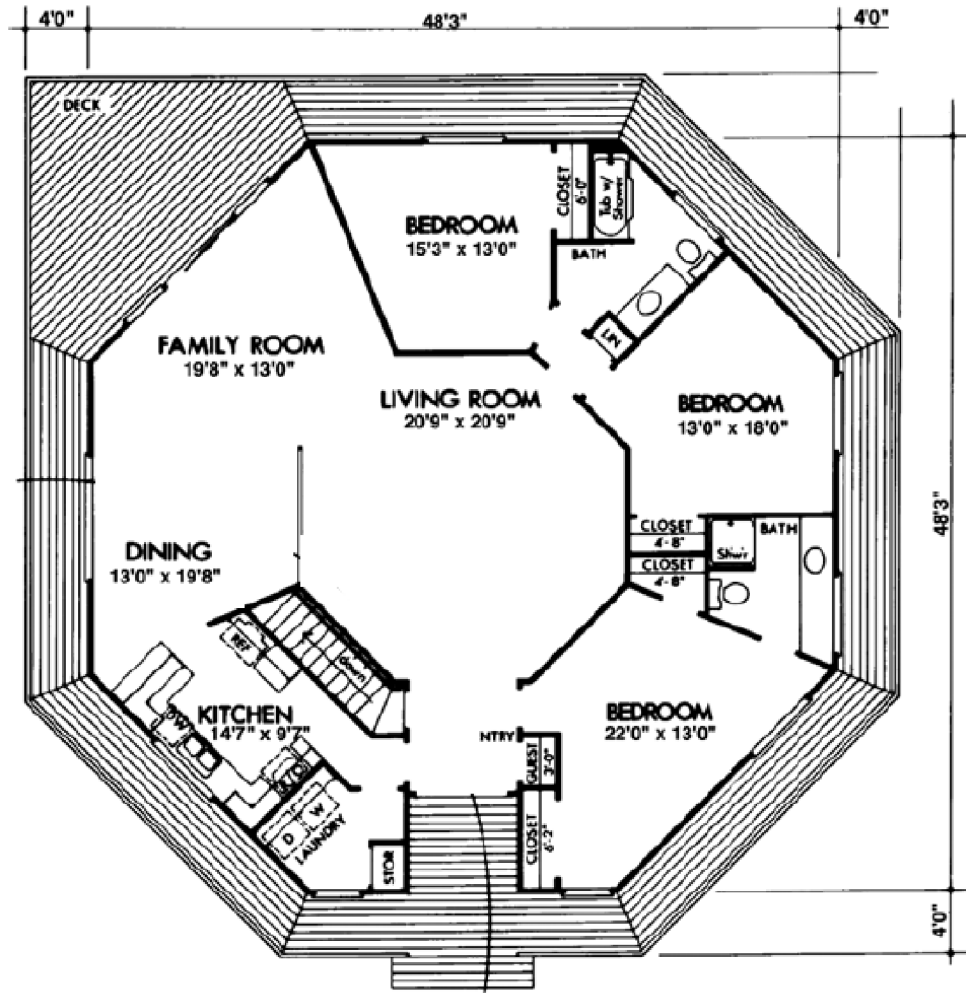

Walz Family Builders

PO Box 1395, Crystal Beach, TX 77650

409-684-8011

www.WalzFamilyBuilders.com

Model 15-645

Total sq. ft.: 1888