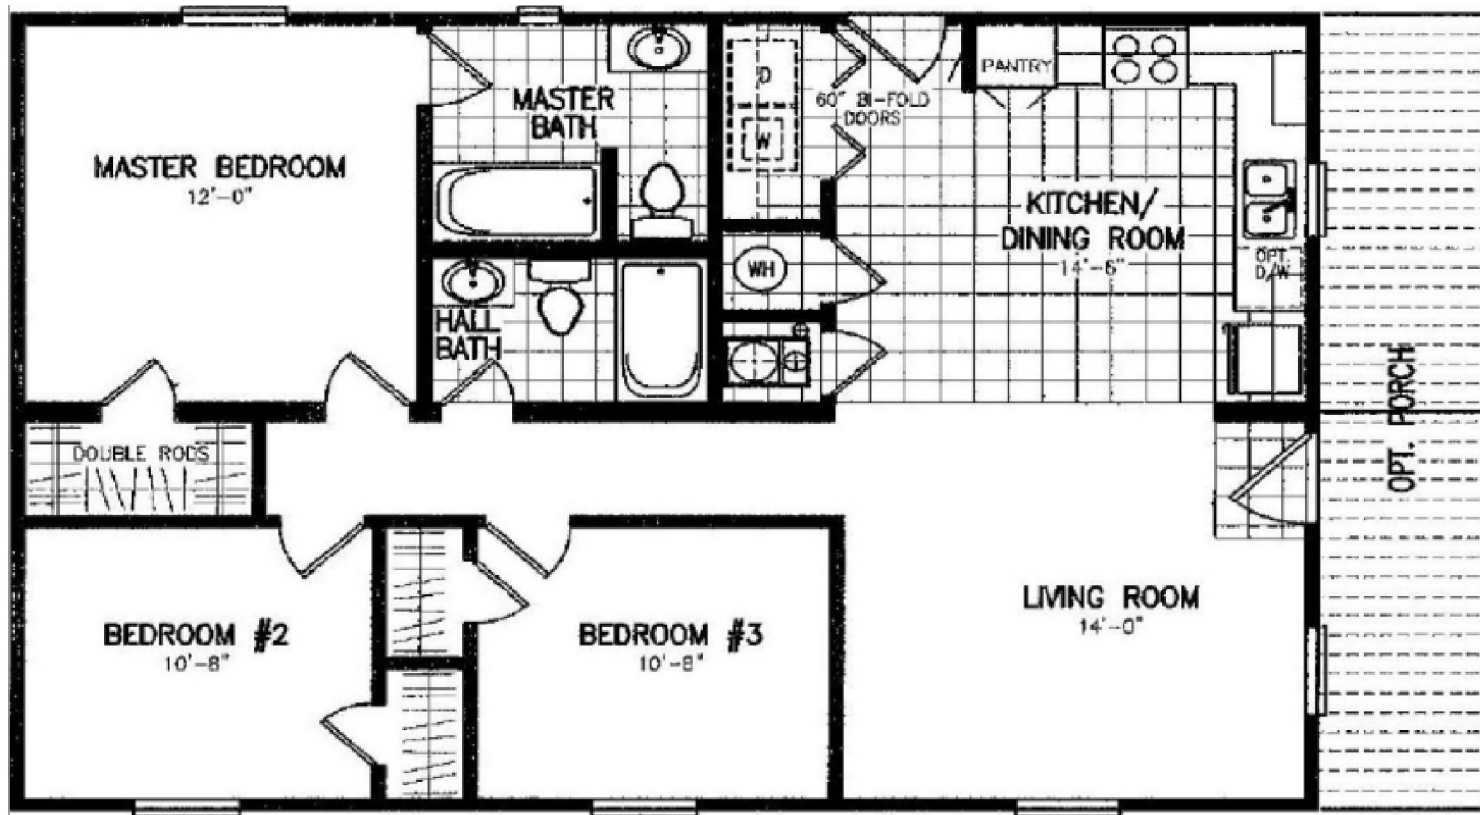

Walz Family Builders

PO Box 1395, Crystal Beach, TX 77650

409-684-8011

www.WalzFamilyBuilders.com

Model 8038

28 x 38 plus porch

Approx. sq. ft. - 1038