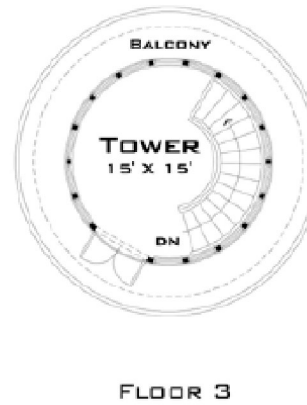

# Walz Family Builders

PO Box 1395, Crystal Beach, TX 77650

409-684-8011

[www.WalzFamilyBuilders.com](http://www.WalzFamilyBuilders.com)

**Model 39-181**  
Total Sq. Ft.: 746