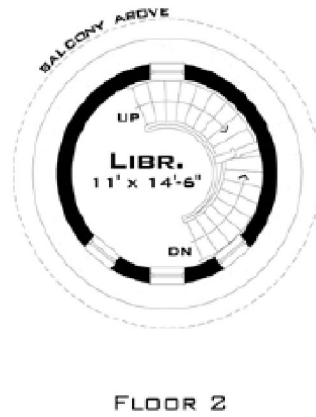

# Walz Family Builders

PO Box 1395, Crystal Beach, TX 77650

409-684-8011

[www.WalzFamilyBuilders.com](http://www.WalzFamilyBuilders.com)

**Model 39-181**  
Total Sq. Ft.: 746