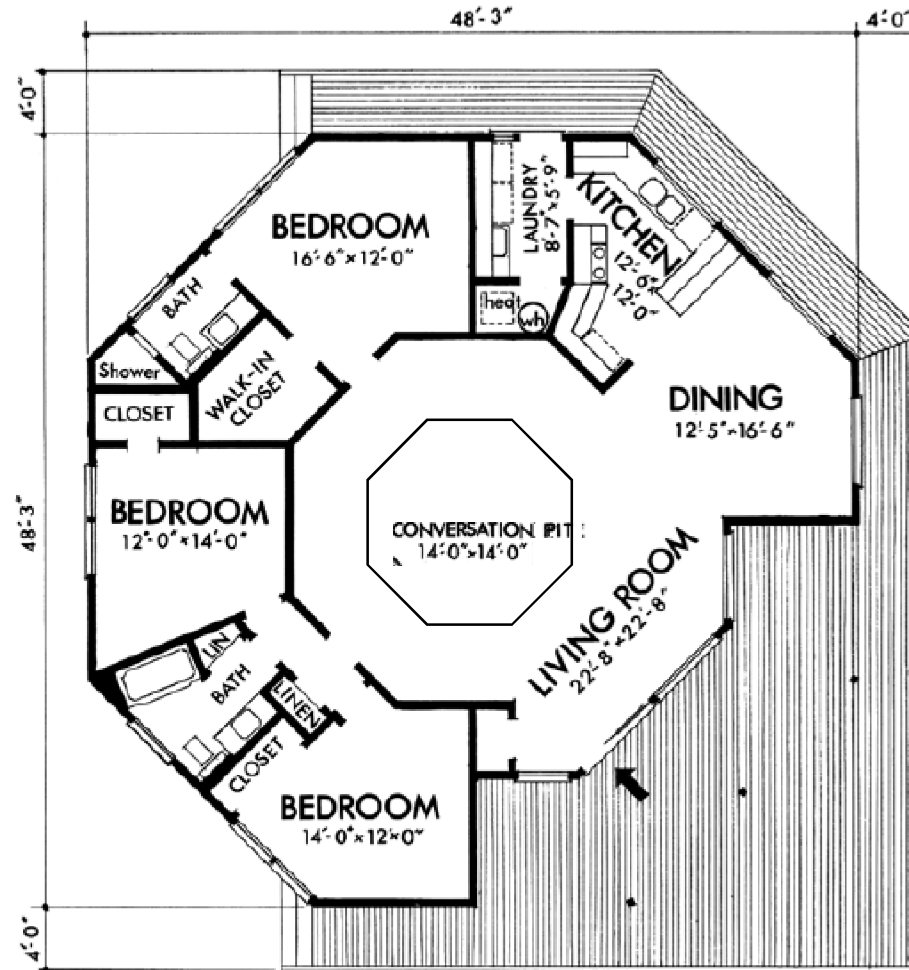

Walz Family Builders

PO Box 1395, Crystal Beach, TX 77650

409-684-8011

www.WalzFamilyBuilders.com

Model 15-550
Total sq. ft.: 1664